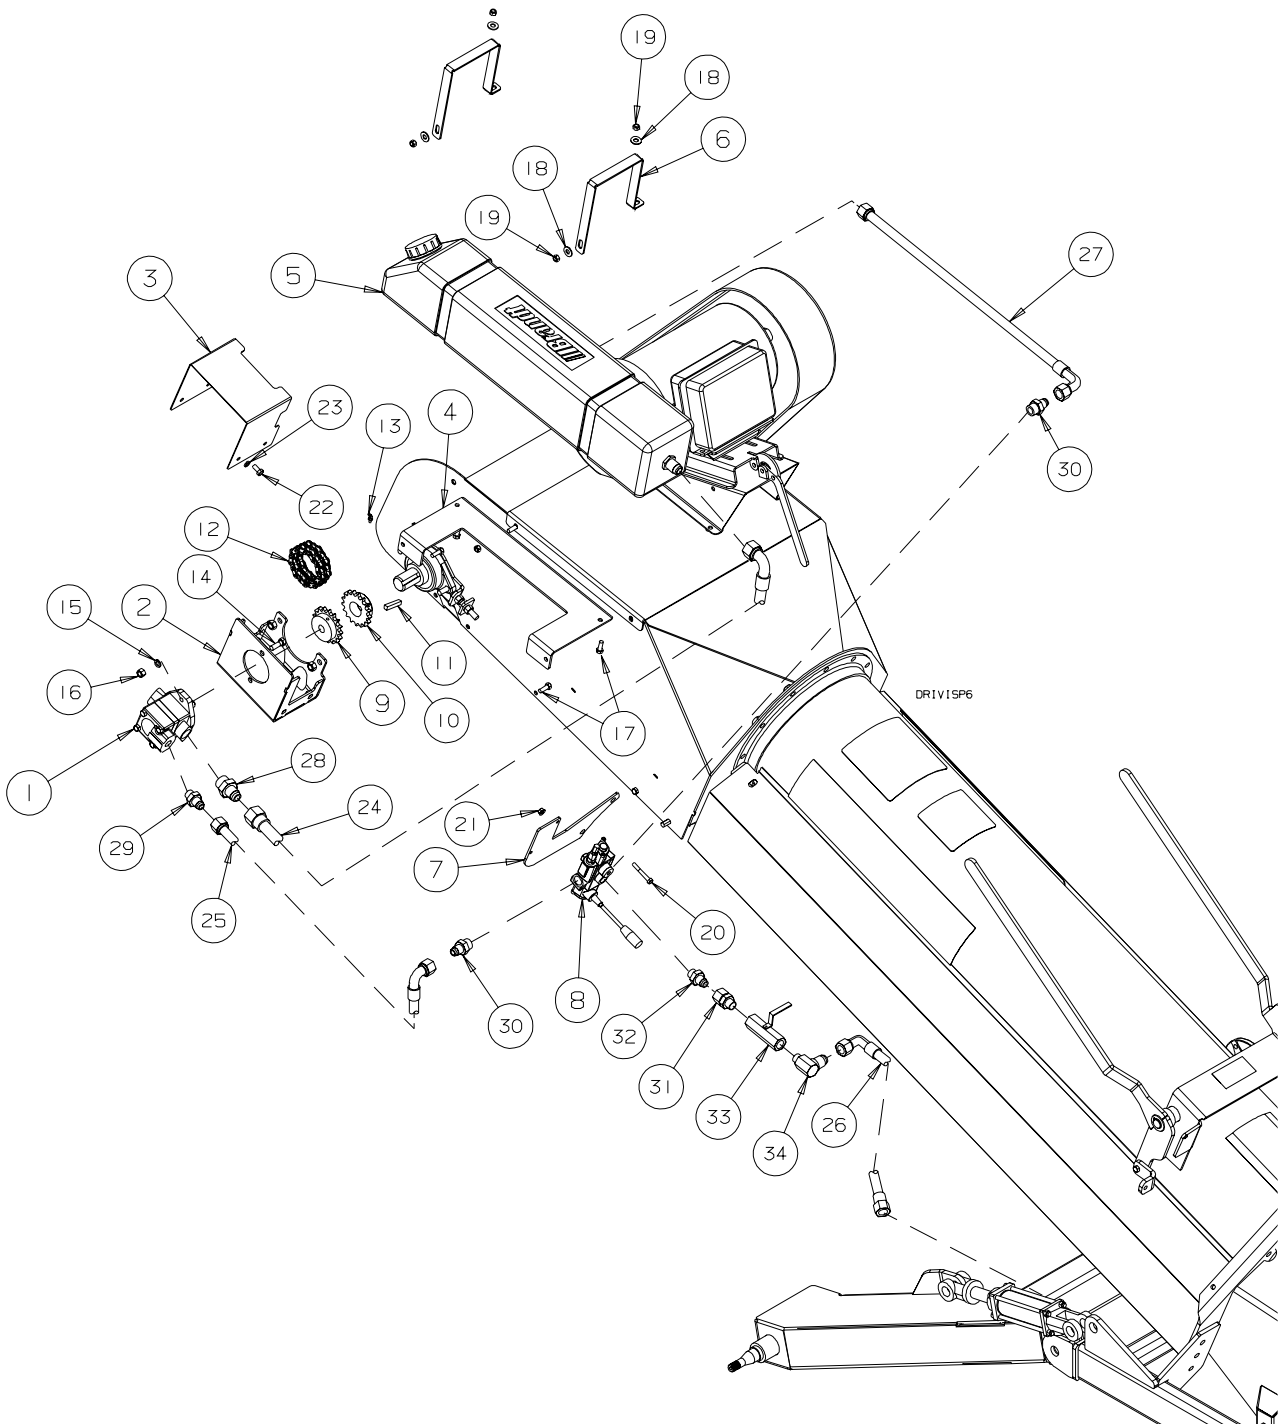

WET KIT - GRAIN DECK CONVEYORS

REF #	PART NO.	DESCRIPTION	QTY
1	B019004	Hydraulic Pump	1
2	C205054	Hydraulic Pump Mount	1
3	C205053	Chain Coupler Guard	1
4	C205014	Tank Mount	1
5	C805049	Hydraulic Tank Assembly	1
6	C200616	Tank Holder	2
7	C205052	Valve Mount	1
8	B019323	Hydraulic Valve	1
9	B0094105	50-17 Sprocket - 3/4" Bore	1
10	B0094095	50-17 Sprocket - 1 1/2" Bore	1
11	C200649	3/8" Key x 2" long	1
12	B009601	50-2 x 17 Pitch Roller Chain	1
13	B0020823	Grease Zerk - 45°	1
14	B001036	7/16"x 1 1/2" Bolt	2
15	B001166	7/16" Lockwasher	2
16	B001133	7/16" Nut	2
17	B001024	3/8"x 1" Bolt	4
18	B001149	3/8" Flatwasher	4
19	B0011325	3/8" Lock Nut	4
20	B001014	5/16"x 2 1/4" Bolt	2
21	B0011276	5/16" Locking Flange Nut	2
22	B001023	3/8"x 3/4" Bolt	4
23	B001165	3/8" Lockwasher	4
24	B0198187	3/4" Hydra. Hose x 49" - #12 FJICX90 x #12 FJICX - SAE 100R1AT	1
25	B0198186	3/8" Hydra. Hose x 50" - #8 FJICX90 x #8 FJICX - SAE 100R2AT	1
26	B0198189	3/8" Hydra. Hose x 93" - #8 FJICX90 x #6 FJICX - SAE 100R2AT	1
27	B0198188	3/8" Hydra. Hose x 27" - #8 FJICX90 x #8 FJICX - SAE 100R2AT	1
28	B019539	#16 MORB x #12 MJIC Adapter	1
29	B019440	#8 MORB x #8 MJIC Adapter	1
30	B019434	#10 MORB x #8 MJIC Adapter	1
31	B0194705	3/8" MPT x #8 FJICX Adapter	1
32	B019412	#8 MORB x #8 MJIC Adapter x 1/32" Restrictor Fitting	1
33	B019300	3/8" FPT Ball Valve	1
34	B019473	3/8" MPT x #8 MJIC Elbow	1