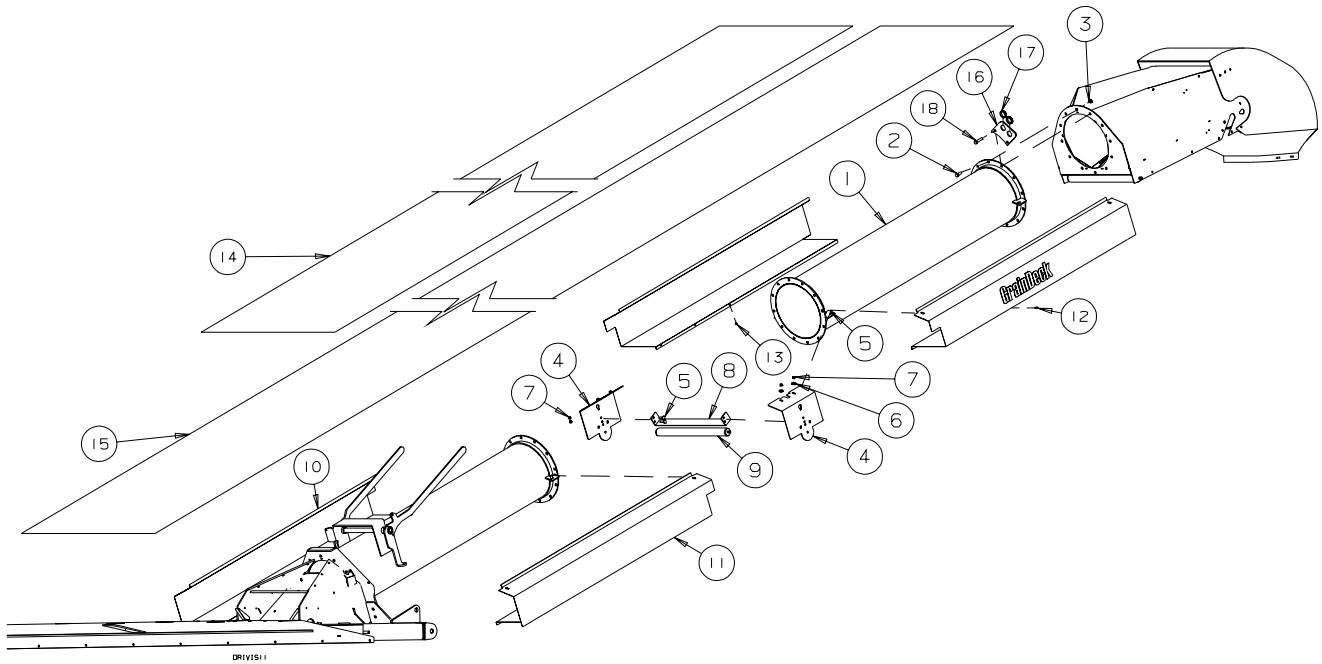

## TUBE EXTENSION KIT - GRAIN DECK CONVEYORS

REF #	PART NO.	DESCRIPTION	QTY
1	C205372	Extension Tube - Grain Deck	1
2	B001040	1/2"x 1 1/4" Bolt	10
3	B001134	1/2" Stover Lock Nut	12
4	C202425	Wind Guard Mount Base	2
5	B001082	3/8"x 1' Carriage Bolt	8
6	B001149	3/8" Flatwasher	4
7	B0011325	3/8" Stover Lock Nut	4
8	C205080	Flange Guard	1
9	B021253	1.9" OD x 23" Roller	1
10	B0341250L	Extension Wind Guard - Left	1
11	B0341250R	Extension Wind Guard - Right	1
12	B001002	1/4"x 3/4" Bolt	6
13	B001124	1/4" Lock Nut	6
14	B018649	20"x 12' Rubber Belt (extension belt)	1
15	B018647	20" x 61'-6" Rubber Belt (complete belt when adding tube)	1
16	C2100170	Hose Holder	1
17	B021130	Rubber Grommet	2
18	B001041	1/2" x 1 1/2" Bolt	2
NS	B0191462	3/4" Hydraulic Hose x 6' - #10FORB x #10MORB (not included)	