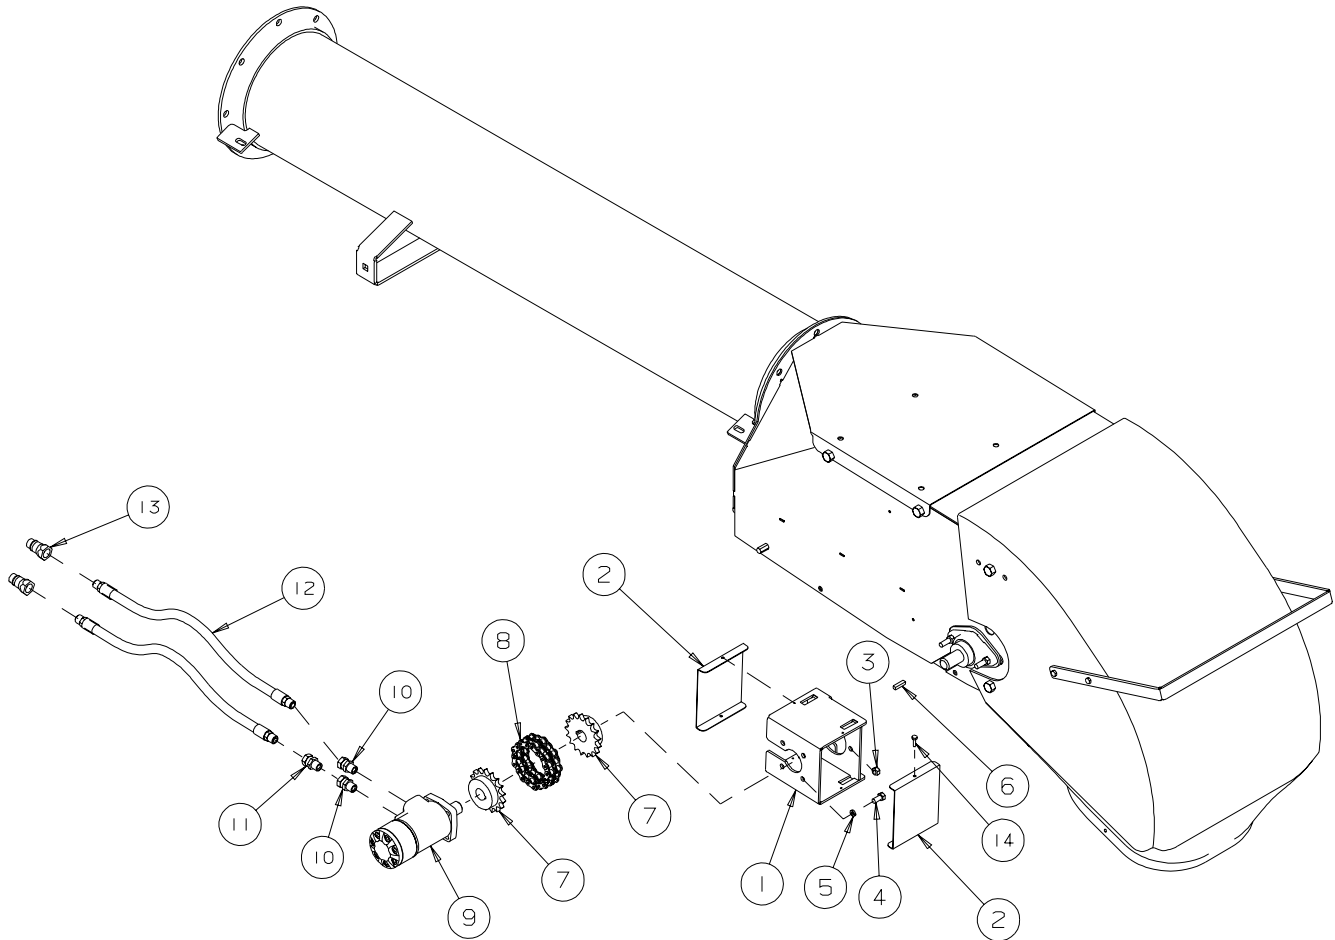

HYDRAULIC DRIVE ASSEMBLY - GRAIN BELT TRANSFER CONVEYOR
SERIAL NOS. 123000 - 125999

REF #	PART NO.	DESCRIPTION	QTY
1	C200750	Hydraulic Motor Mount	1
2	C200654	Hydraulic Motor Guard	2
3	B0011325	3/8" Stover Lock Nut	2
4	B001023	3/8"x 3/4" Bolt	4
5	B001165	3/8" Lockwasher	4
6	B185206	1/4" Key x 1 1/4" Long	1
7	B009410	50 x 17 Sprocket - 1" Bore	2
8	B009601	R50-2 Roller Chain	1
9	B0190435	Hydraulic Motor - 5.9 cu.in./ rev	1
10	B019511	#10 MORB x 1/2" FPT Adapter Fitting	2
11	B019537	1/2" MPT x 1/2" FPT Check Valve	1
12	B019074	3/8" Hydraulic Hose x 15' Long - 1/2" MPT Both Ends	2
13	B019200	1/2" FPT Pioneer Male Tips	2
14	B002036	#10 x 5/8" TEK Screw	4