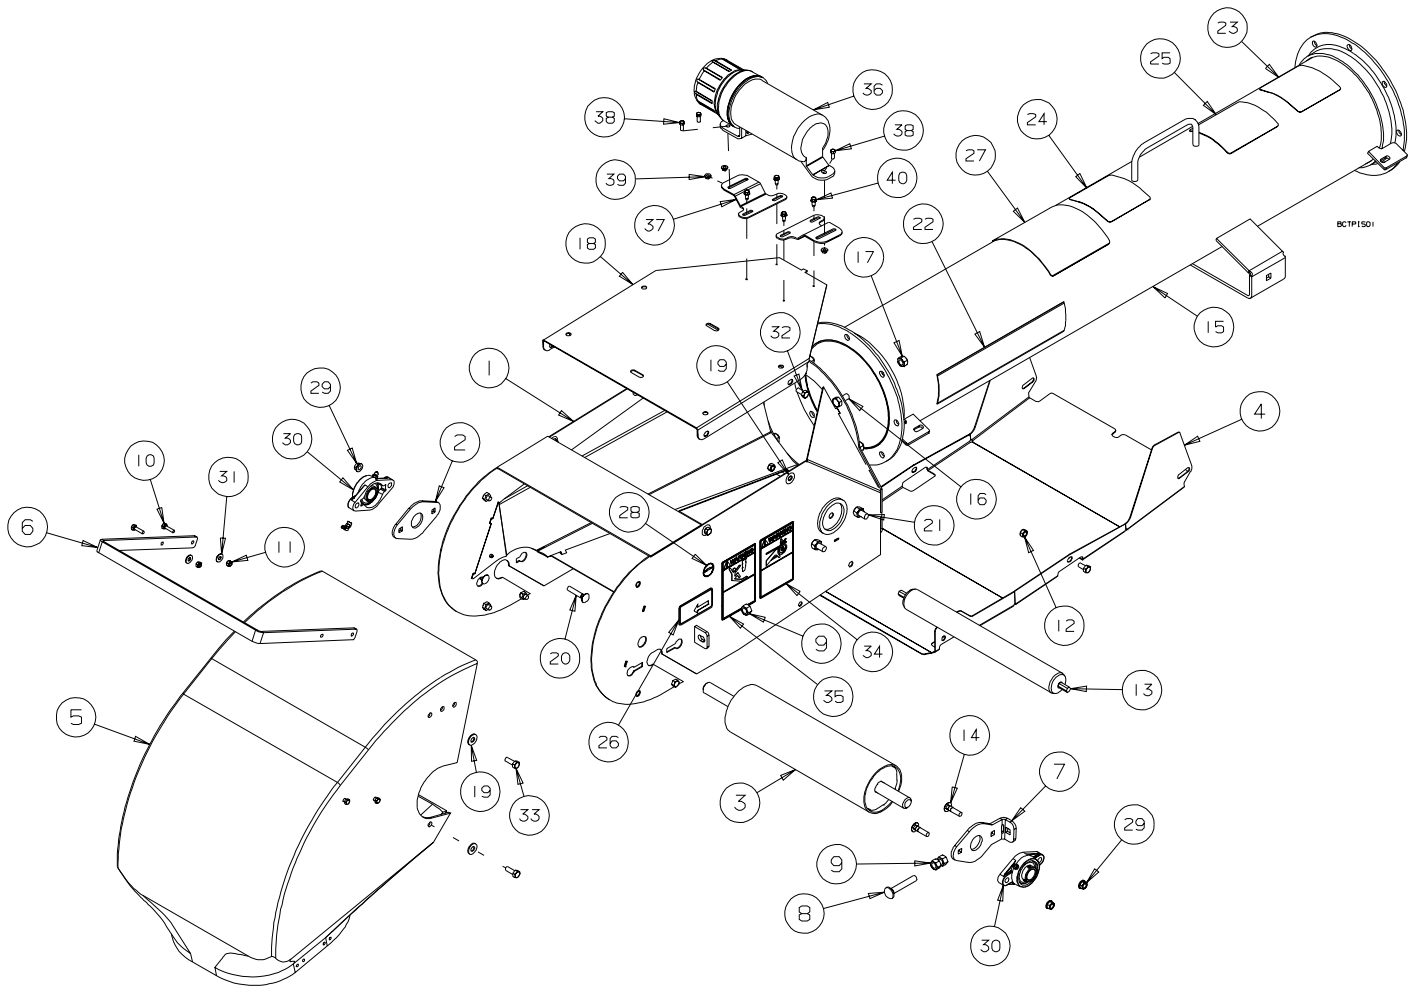

***1515 GRAINBELT TRANSFER  
CONVEYORS***

**PARTS LIST**

**SERIAL NOS. 123000 - 125999**

---

**DISCHARGE ASSEMBLY - GRAIN BELT TRANSFER CONVEYOR**  
**SERIAL NOS. 123000 - 125999**

---

REF #	PART NO.	DESCRIPTION	QTY
1	C200717	Discharge Weldment	1
2	C200646	1" Bearing Plate	2
3	C200751	5" Lagged Roller	1
4	C200605	Discharge Bottom Guard	1
5	B027600	Discharge Spout	1
6	C200641	Transfer Handle	1
7	C200793	1" Adjustable Bearing Plate	1
8	B001091	1/2" x 3" Full Thread Carriage Bolt	1
9	B001135	1/2" Nut	3
10	B001003	1/4" x 1" Bolt	4
11	B001124	1/4" Lock Nut	4
12	B0011325	3/8" Stover Lock Nut	8
13	B021250	1.9" OD x 18" Roller	1
14	B001083	3/8" x 1 1/2" Carriage Bolt	2
15	C200741A	Transfer Tube c/w Decals	1
16	B001039	1/2" x 1" Bolt	8
17	B001134	1/2" Stover Lock Nut	10
18	C200633	Discharge Cap	1
19	B001148	3/8" Flatwasher	4
20	B001085	3/8" x 2" Carriage Bolt	2
21	B001040	1/2" x 1 1/4" Bolt	2
22	B029148	3" x 15" Brandt Decal	2
23	B0290105	Conveyor General Info Decal	1
24	B029827	Tracking Warning Decal	1
25	B029020	Belt Speed Decal	1
26	B0294501	Left Tracking Decal	1
27	B029027	Daily Operational Checklist Decal	1
28	B029950	8 hr Grease Decal	2
29	B0011326	3/8" Flange Lock Nut	4
30	B017050	1" Bearing - 2 Bolt Flange	2
31	B001147	1/4" Flatwasher	4
32	B001023	3/8" x 3/4" Bolt	8
33	B001024	3/8" x 1" Bolt	4
34	B029966	Conveyor Discharge Decal	2
35	B029967	Downspout Warning Decal	2
36	B0275102	Round Manual Holder	1
37	C314500	Manual Holder Bracket	2
38	B001002	1/4" x 3/4" Bolt	3
39	B0011246	1/4" Locking Flange Nut	3
40	B0020356	1/4" x 3/4" TEK Screw	4