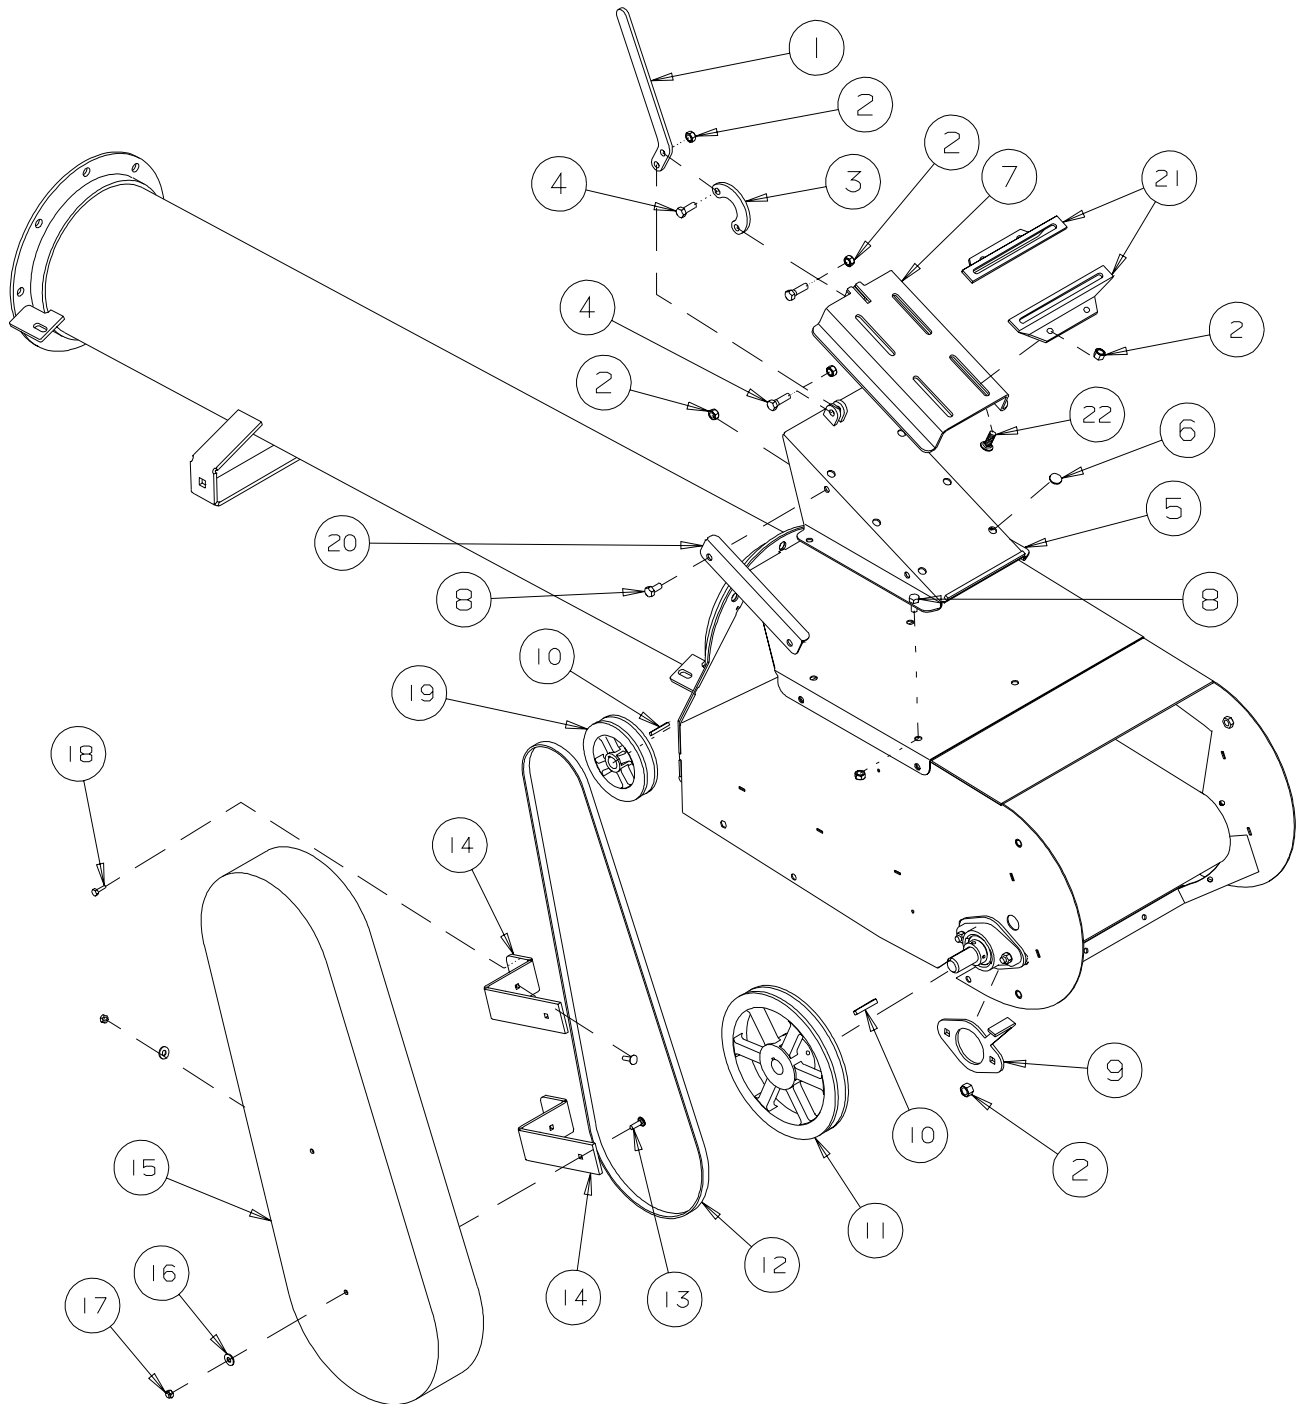

ELECTRIC MOTOR DRIVE ASSEMBLY - GRAIN BELT TRANSFER CONVEYOR
SERIAL NOS. 123000 - 125999

REF #	PART NO.	DESCRIPTION	QTY
1	C200659	Tension Handle	1
2	B0011325	3/8" Stover Lock Nut	17
3	C200657	Motor Link	1
4	B001025	3/8"x 1 1/4" Bolt	3
5	C200658	Motor Mount	1
6	B027500	Plastic Wear Bushing	6
7	C200656	Motor Base	1
8	B001023	3/8"x 3/4" Bolt	8
9	C200664	Belt Keeper	1
10	B496740	1/4" Key x 1 1/2" Long	1
11	B018030	1B Pulley - 12.0" OD x 1" Bore - Electric Drive	1
12	B018078	B-66 Belt - Electric Drive	1
13	B0010799	1/4"x 3/4" Carriage Bolt	4
14	C200663	Transfer Guard Mount	2
15	B027522	Transfer Belt Shield - Plastic	1
16	B001147	1/4" Flatwasher	4
17	B001124	1/4" Lock Nut	4
18	B0020356	1/4"x 3/4" TEK Screw	2
19	B0180097	1B Pulley - 4.25" OD x 1 1/8" Bore - Electric Drive	1
20	C200655	Motor Rail	2
21	C200667	Motor Mount Bracket	2
22	B001082	3/8"x 1" Carriage Bolt	4