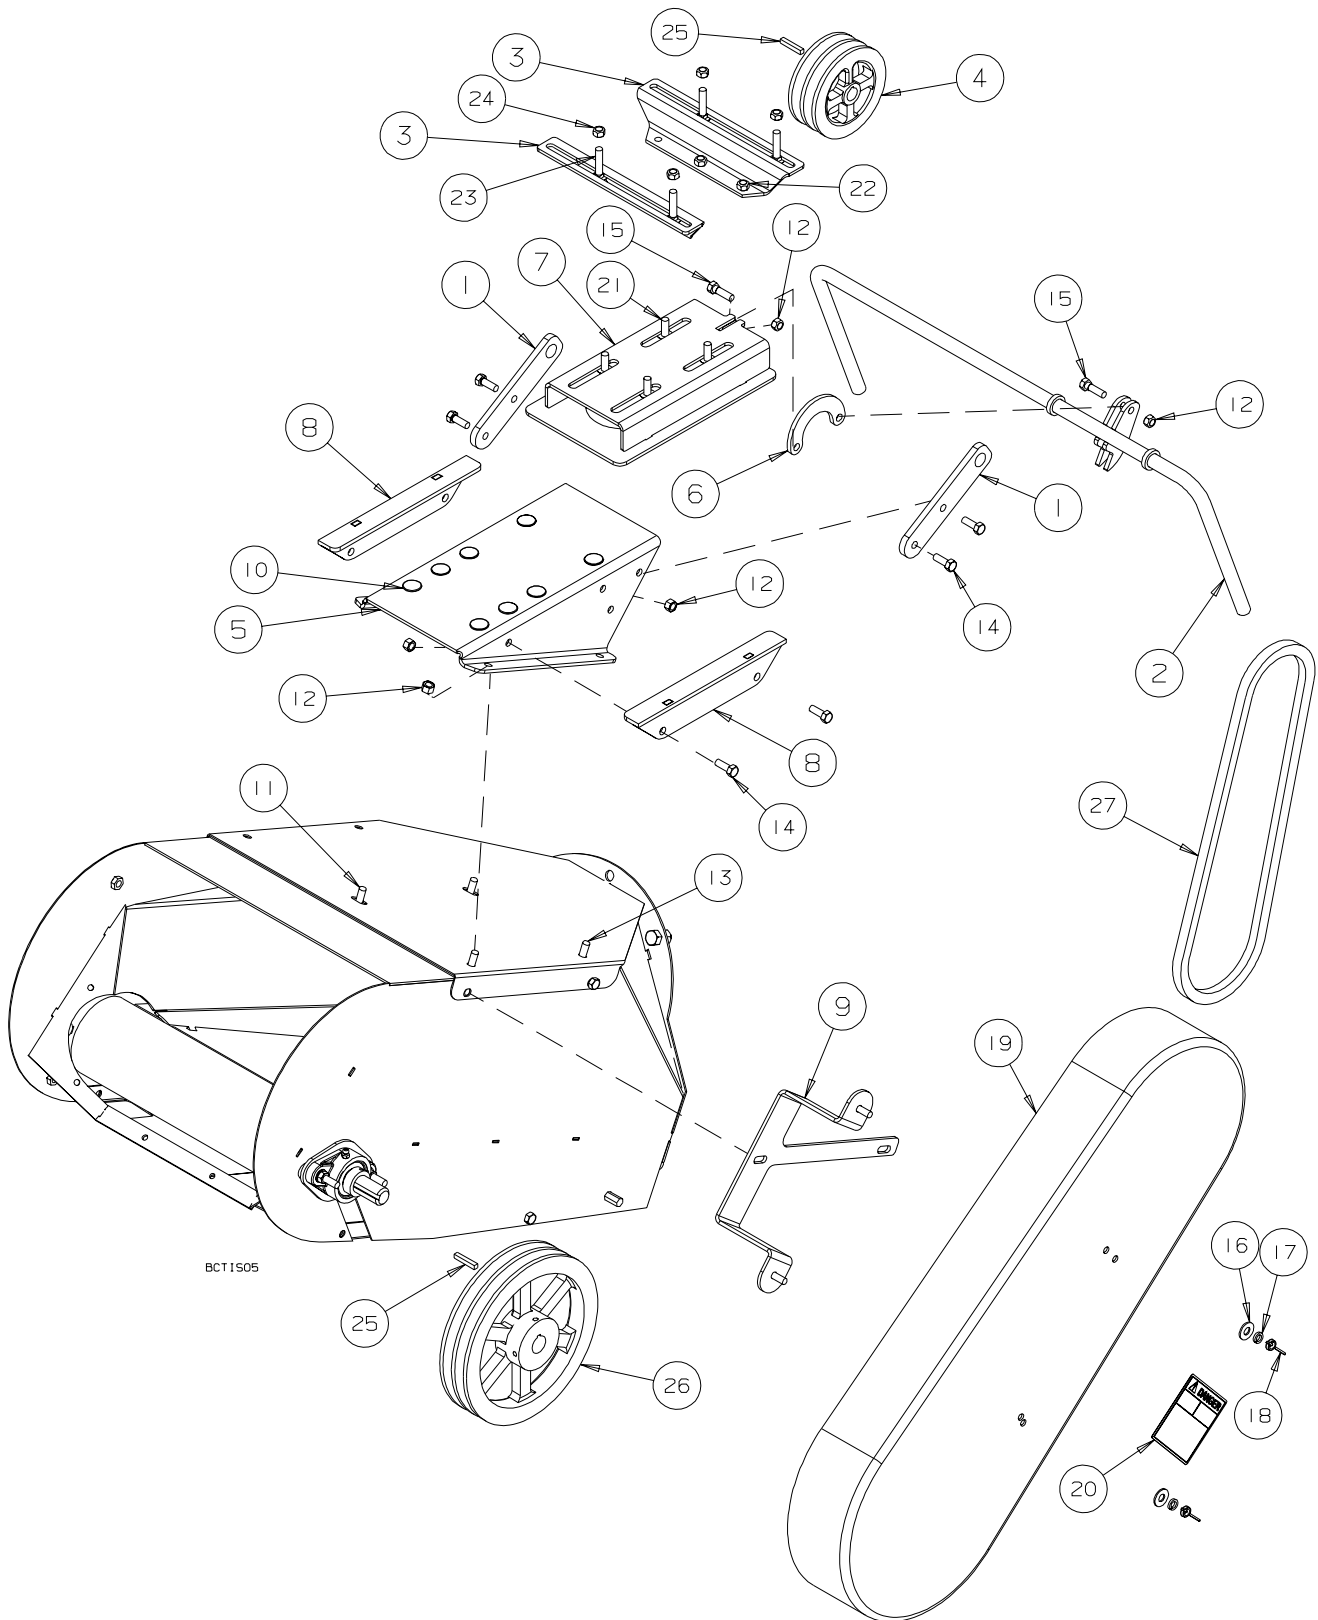

---

**ELECTRIC MOTOR DRIVE ASSEMBLY - GRAIN BELT TRANSFER CONVEYOR**  
**SERIAL NOS. 123000 - 125999**

---

REF #	PART NO.	DESCRIPTION	QTY
1	C200659	Tension Handle	1
2	B0011325	3/8" Stover Lock Nut	17
3	C200657	Motor Link	1
4	B001025	3/8"x 1 1/4" Bolt	3
5	C200658	Motor Mount	1
6	B027500	Plastic Wear Bushing	6
7	C200656	Motor Base	1
8	B001023	3/8"x 3/4" Bolt	8
9	C200664	Belt Keeper	1
10	B496740	1/4" Key x 1 1/2" Long	1
11	B018030	1B Pulley - 12.0" OD x 1" Bore - Electric Drive	1
12	B018078	B-66 Belt - Electric Drive	1
13	B0010799	1/4"x 3/4" Carriage Bolt	4
14	C200663	Transfer Guard Mount	2
15	B027522	Transfer Belt Shield - Plastic	1
16	B001147	1/4" Flatwasher	4
17	B001124	1/4" Lock Nut	4
18	B0020356	1/4"x 3/4" TEK Screw	2
19	B0180097	1B Pulley - 4.25" OD x 1 1/8" Bore - Electric Drive	1
20	C200655	Motor Rail	2
21	C200667	Motor Mount Bracket	2
22	B001082	3/8"x 1" Carriage Bolt	4

**GAS ENGINE DRIVE ASSEMBLY - GRAIN BELT TRANSFER CONVEYOR**  
**SERIAL NOS. 123000 - 125999**

REF #	PART NO.	DESCRIPTION	QTY
1	C2060021	Pivot Tab	2
2	C205019	Handle	1
3	B695298	Motor Mount	3
4	B018038	2B Pulley - 5.5" OD x 1" Bore - Gas Drive	1
5	C206658	Engine Mount	1
6	C205021	Motor Mount Link	1
7	C206656	Motor Base	1
8	C205655	Motor Rail	2
9	C2060009	Guard Mount	1
10	B027500	Nylatron Wear Bushing	8
11	B001432	3/8"x 3/4" Serrated Flange Bolt	2
12	B0011325	3/8" Stover Lock Nut	14
13	B001023	3/8"x 3/4" Bolt	2
14	B001024	3/8"x 1" Bolt	8
15	B001025	3/8"x 1 1/4" Bolt	2
16	B001149	3/8" Flatwasher	2
17	B001165	3/8" Lockwasher	2
18	B0011327	3/8" Wing Nut	2
19	B027522	Transfer Belt Guard	1
20	B029111	Moving Part Hazard Decal	1
21	B001453	1/2"x 1" Serrated Flange Bolt	4
22	B001409	1/2" Serrated Flange Nut	4
23	B001083	3/8"x 1 1/4" Carriage Bolt	4
24	B001405	3/8" Serrated Flange Nut	4
25	B689169	1/4" Key x 1 1/2" Long	1
26	B0180316	Pulley - 2BK67H x 1" Bore - Gas Drive	1
27	B018049	B-70 Belt	1
28	B001149	3/8" Flatwasher	4