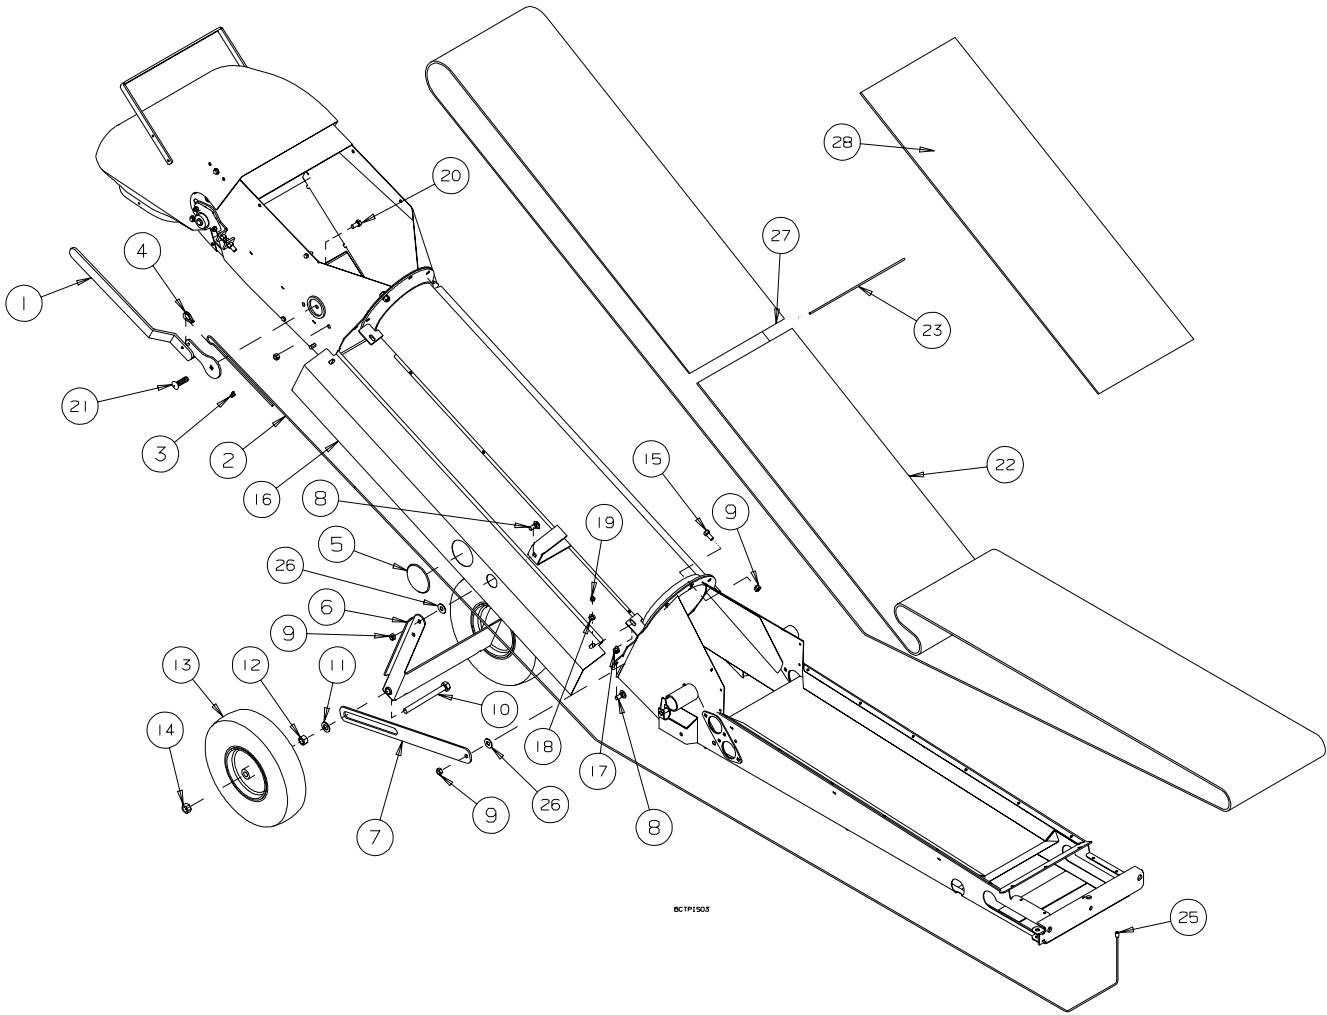

UNDERCARRIAGE ASSEMBLY - GRAIN BELT TRANSFER CONVEYOR
SERIAL NOS. 123000 - 125999

REF #	PART NO.	DESCRIPTION	QTY
1	C200784	Transfer Handle	1
2	B008405	3/16" Cable x 14'-7"	1
3	B008060	3/16" Cable Clamp	2
4	B008061	3/16" Cable Thimble	1
5	B028187	4" dia Plastic Plug	2
6	C200749	Transfer Frame	1
7	C200637	Frame Slide	2
8	B0010875	1/2"x 1 1/4" Carriage Bolt	4
9	B001134	1/2" Stover Lock Nut	7
10	B002601	3/4"x 7 1/2" Bolt - Full Thread	2
11	B001157	3/4" SAE Flatwasher	2
12	B001142	3/4" Hex Nut	2
13	B011211	4.80"x 8" Tire & Rim	2
14	B001154	3/4" Stover Lock Nut	2
15	B001139	1/2"x 1" Bolt	2
16	C200638	Transfer Wind Guard - Left	1
NS	C200638M	Transfer Wind Guard - Right	1
17	B001082	3/8"x 1" Carriage Bolt	4
18	B001149	3/8" Flatwasher	4
19	B0011325	3/8" Stover Lock Nut	4
20	B001139	1/2"x 1" Bolt	2
21	B0010875	1/2"x 1 1/4" Carriage Bolt	1
22	B018616	Rubber Belt - 29'-6" Long - Laced	1
23	C204584	15" Lacing Pin Kit	1
25	B008059	3/16" Aluminum Swage Sleeve	1
26	B001151	1/2" Flatwasher	4
27	B021321	Alligator Lacing - 15" c/w Pin	1
28	8020557	Rubber Belt - 5' - Laced