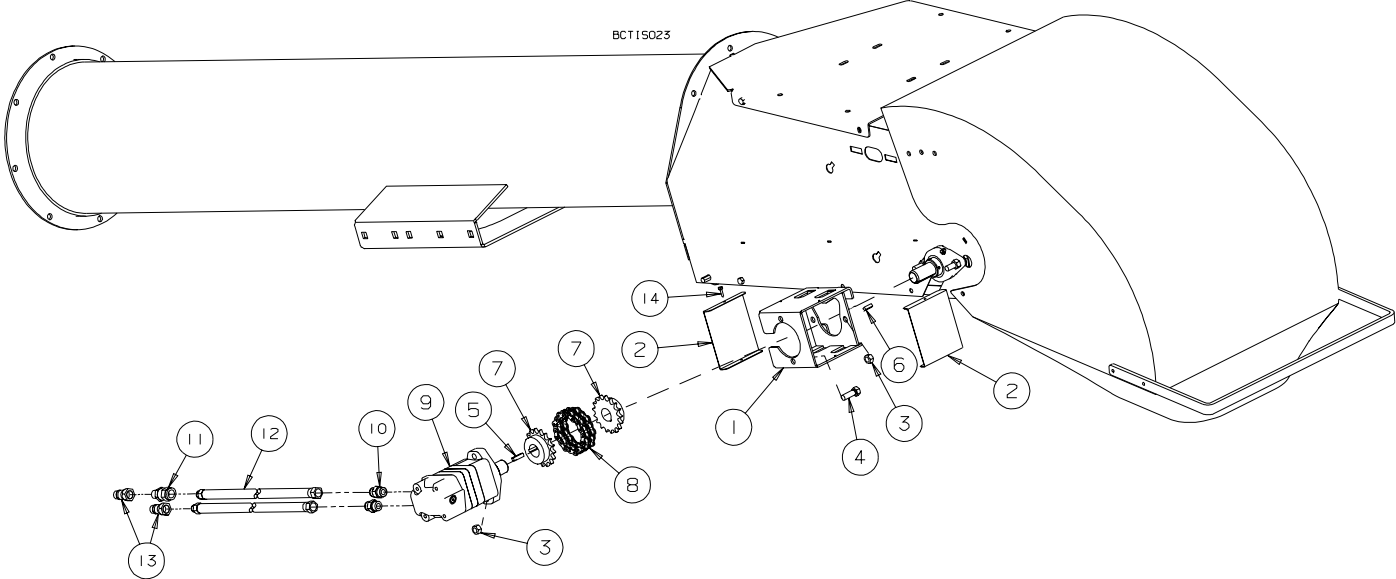

HYDRAULIC DRIVE ASSEMBLY - 20 SREIES GRAIN BELT TRANSFER CONVEYOR
SERIAL NOS. 82200 - 104999

REF #	PART NO.	DESCRIPTION	QTY
1	C202351	Hydraulic Motor Mount	1
2	C200654	Hydraulic Motor Guard	2
3	B001134	1/2" Stover Lock Nut	4
4	B001041	1/2"x 1 1/2" Bolt	2
5	C200952	Offset Key- 1/4" x 5/16" x 1 1/4" lg	1
6	B300708	1/4" Key x 1" Long	1
7	B009409	50 x 17 Sprocket - 1 1/4" Bore	2
8	B009601	R50-2 Roller Chain	1
9	B019047	Hydraulic Motor - 8.0 cu.in./ rev	1
10	B0194345	#10 MORB x #10 MJIC Adapter Fitting	2
11	B019537	1/2" MPT x 1/2" FPT Check Valve	1
12	B0191478	1/2" Hydraulic Hose x 15' Long - 1/2" MPT x #10 FJIC	2
13	B019200	1/2" FPT Pioneer Male Tips	2
14	B002036	#10 x 5/8" TEK Screw	4