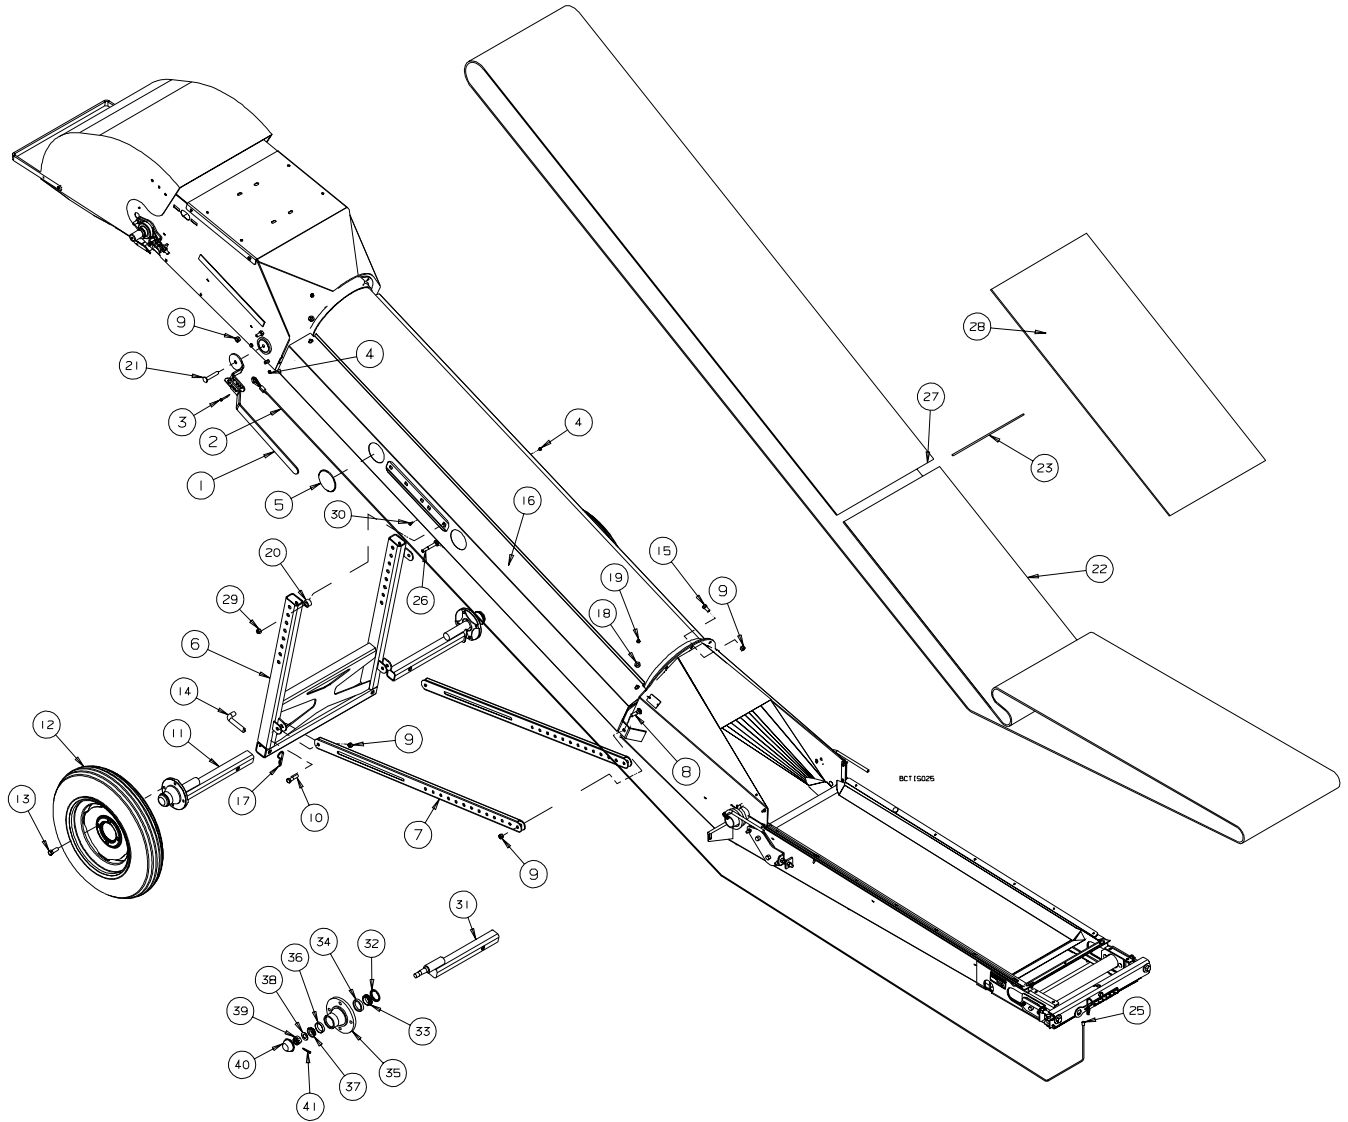

UNDERCARRIAGE ASSEMBLY - 20 SERIES GRAIN BELT TRANSFER CONVEYOR
SERIAL NOS. 82200 - 104999

REF #	PART NO.	DESCRIPTION	QTY
1	C202784	Transfer Handle	1
2	B008397	3/16" Cable x 19'-8"	1
3	B001005	1/4"x 2" Bolt	2
4	B0011245	1/4" Stover Lock Nut	7
5	B028187	4" dia Plastic Plug	2
6	C202337	Transfer Frame	1
7	C204168	Axle Arm	2
8	B001080	1/2"x 2" Carriage Bolt	2
9	B001134	1/2" Stover Lock Nut	13
10	B001044	1/2"x 2" Bolt	2
11	C202357A	Axle Assembly- 20" Transfer	2
12	B011205	ST205/75D15 Tire and Rim	2
13	B011504	Wheel Bolt	8
14	B0020315	3/4"x 4' L-Pin	2
15	B001140	1/2"x 1 1/4" Bolt	8
16	C202338	Transfer Wind Guard - Left	1
NS	C202338M	Transfer Wind Guard - Right	1
17	B002091	.177" x 3 3/4" Hair Pin Clip	2
18	B001149	3/8" Flatwasher	4
19	B0011325	3/8" Stover Lock Nut	4
20	C204209	Axle Frame Spacer	2
21	B001088	1/2"x 1 1/2" Carriage Bolt	1
22	B0186455	Rubber Belt - 20" Wide x 42' Long - Laced	1
23	C204585	20" Lacing Pin Kit	1
25	B008059	3/16" Aluminum Swage Sleeve	1
26	B001097	5/8" x 4 1/2" Carriage Bolt	2
27	B021323	Alligator Lacing - 20" c/w Pin	1
28	B0186305	Rubber Belt - 20" Wide x 5' - Laced	
29	B0011415	5/8" Stover Lock Nut	2
30	B001001	1/4"x 1/2" Bolt	5
31	C202357	Axle Stub Weldment	1
32	B011604	Grease Seal - 411 Hub	1/hub
33	B011603	Inner Cone - LM67048	1/hub
34	B011602	Inner Cup - LM67010	1/hub
35	B011605	411 Hub c/w Cups	1/hub
36	B011600	Outer Cup - LM11910	1/hub
37	B011601	Outer Cone - LM11949	1/hub
38	B001157	3/4" SAE Flatwasher	1/hub
39	B011677	3/4" - 16 UNF Castle Nut	1/hub
40	B011500	Dust Cap - 411 Hub	1/hub
41	B002047	3/16" x 1 1/4" Cotter Pin	1/hub