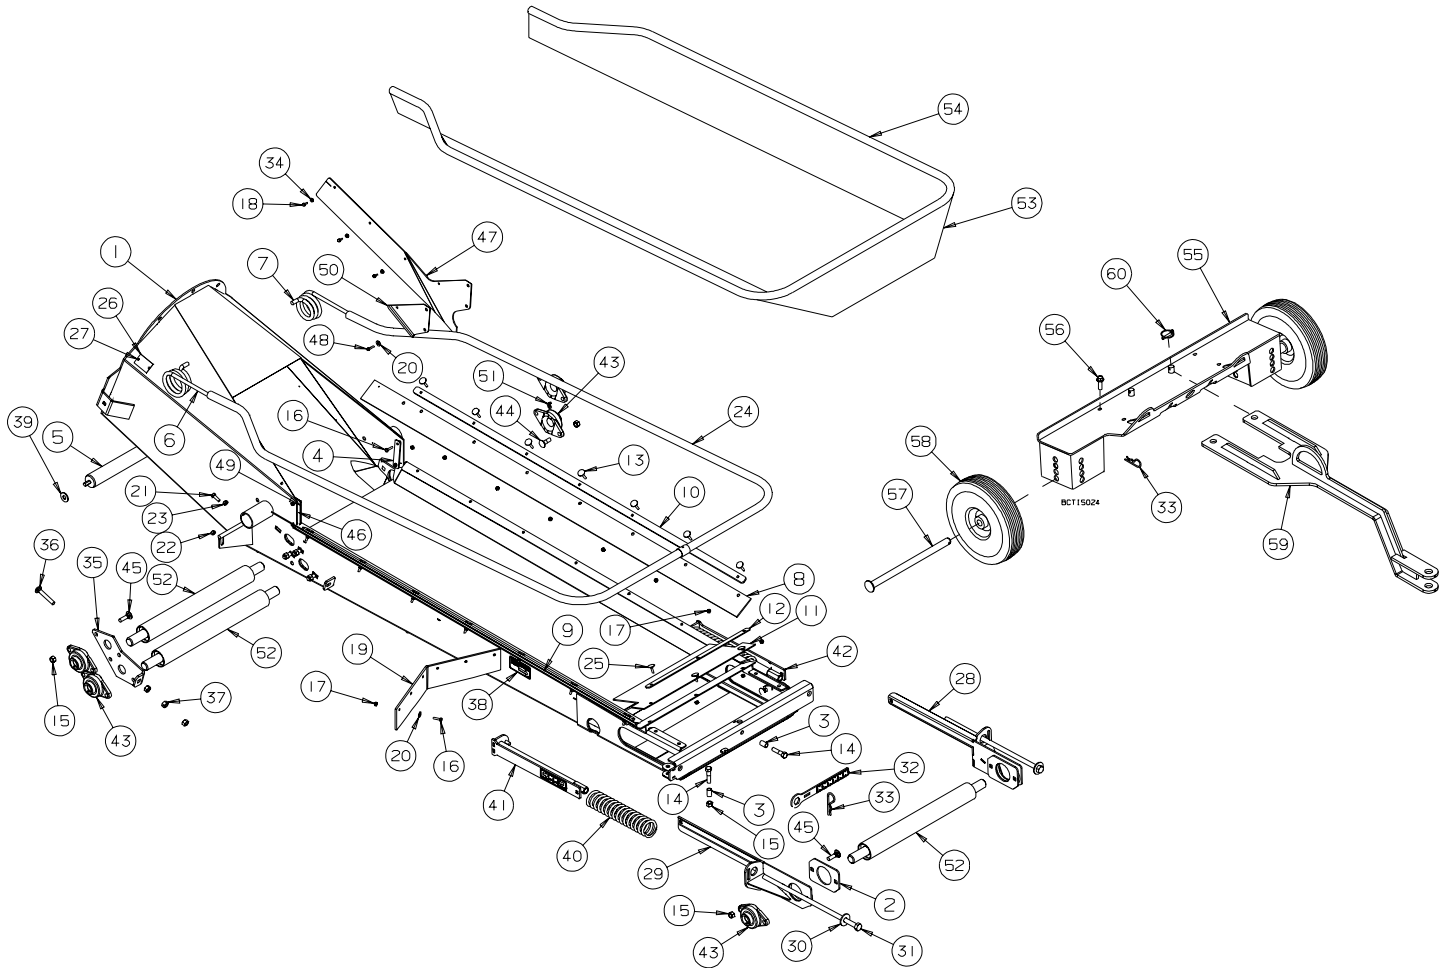

INTAKE ASSEMBLY - 20 SERIES GRAIN BELT TRANSFER CONVEYOR
SERIAL NOS. 82200 - 104999

REF #	PART NO.	DESCRIPTION	QTY
1	C205336	20 Series Transfer Hopper Weldment	1
2	C205377	Back Plate	2
3	B002310	5/8" OD x .512" ID x 1" lg Spacer	2
4	C200796	Hopper Flap	2
5	B021259	1.9" OD x 20 1/8" Roller	1
6	B021740L	Hopper Spring - Left	1
7	B021740R	Hopper Spring - Right	1
8	B0275395R	Transfer Flashing - Right	1
9	B0275395L	Transfer Flashing - Left	1
10	C204184	20" Transfer Fabric Strap - Side	2
11	B027541	20" Transfer Rear Hopper Flashing	1
12	C202341	20" Transfer Fabric Strap - Rear	1
13	B002225	1/4"x 1 1/2" Elevator Bolt	14
14	B001044	1/2"x 2" Bolt	2
15	B001134	1/2" Stover Lock Nut	14