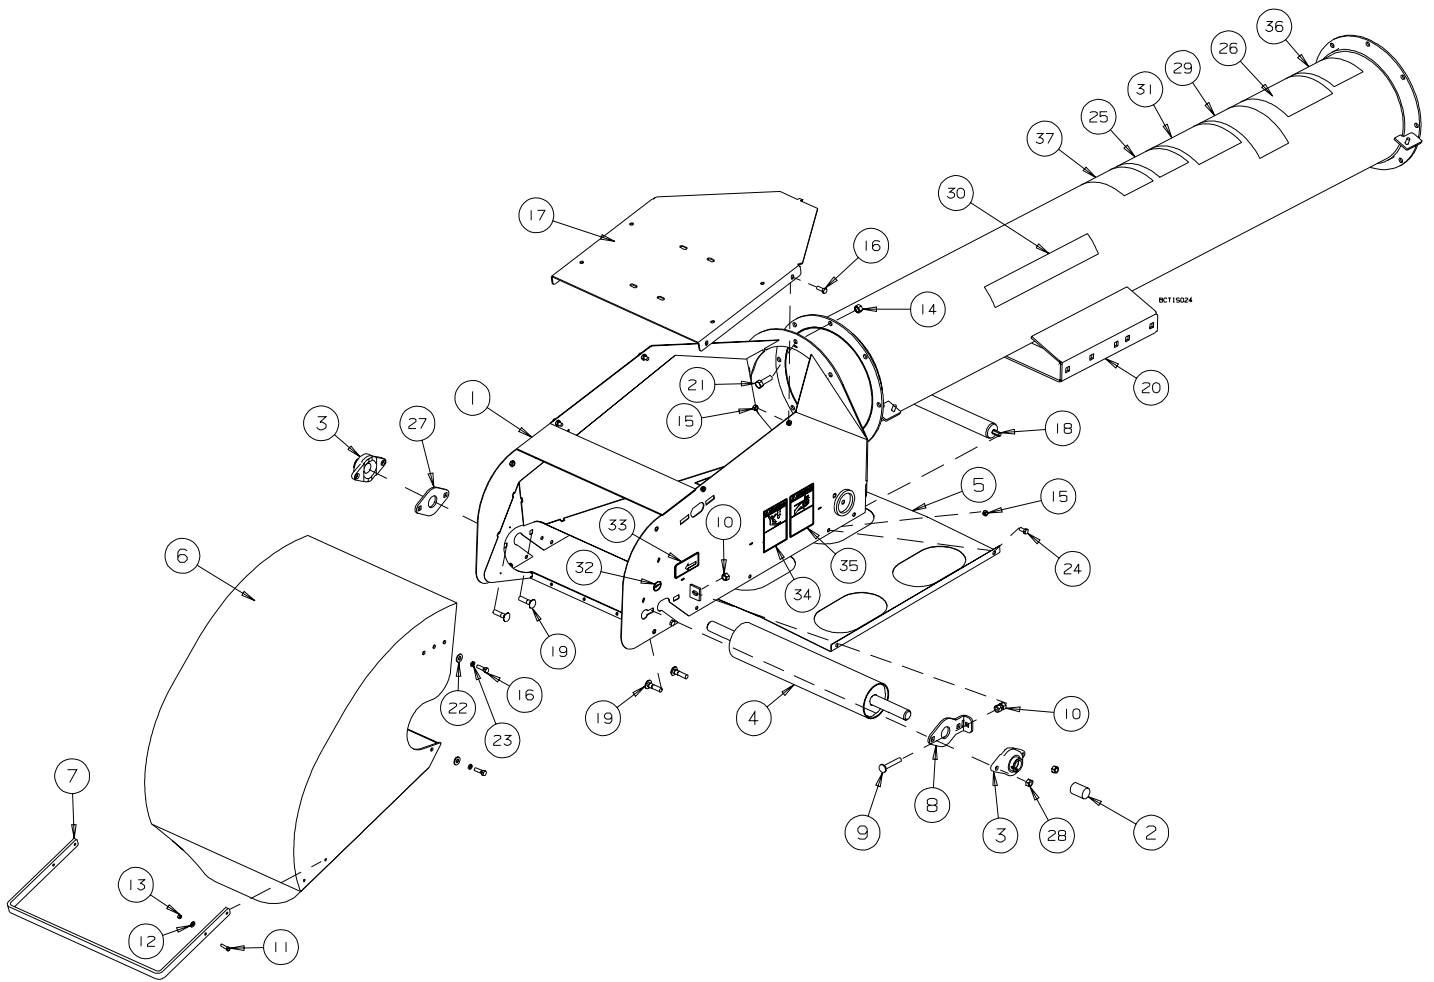

***2021 GRAINBELT TRANSFER  
CONVEYOR***

**PARTS LIST**

**SERIAL NOS. 82200 - 104999**

---

**DISCHARGE ASSEMBLY -20 SERIES GRAIN BELT TRANSFER CONVEYOR**  
**SERIAL NOS. 82200 - 104999**

---

REF #	PART NO.	DESCRIPTION	QTY
1	C202361	Discharge Weldment	1
2	B027535	1 1/4" Plastic Shaft Cap	1
3	B0172015	1 1/4" dia Bearing- 2 Bolt Flange	2
4	C202364	5" Roller - Keyed and Lagged	1
5	C202362	Bottom Discharge Guard	1
6	B027605	Plastic Discharge Spout	1
7	C202367	Transfer Handle	1
8	C200615	Shaft Guard - 1 1/4"	1
9	B001091	1/2"x 3" Carriage Bolt - Full Thread	1
10	B001135	1/2" Hex Nut	3
11	B0010036	1/4"x 1 1/4" Bolt	4
12	B001147	1/4" Flatwasher	4
13	B001124	1/4" Lock Nut	4
14	B001136	1/2" Lock Nut	8
15	B0011325	3/8" Stover Lock nut	8
16	B001024	3/8"x 1" Bolt	8
17	C202363	Discharge Cap	1
18	B021253	1.9" OD x 23" Roller	1
19	B001090	1/2"x 2" Carriage Bolt	4
20	C202339A	20 Series Transfer Tube	1
21	B001040	1/2"x 1 1/4" Bolt	8
22	B001149	3/8" Flatwasher	4
23	B001165	3/8" Lock Washer	4
24	B001023	3/8" x 3/4" Bolt	4
25	B029027	Daily Operation Checklist Decal	1
26	B0290105	Caution Decal	1
27	C200609	Bearing Plate	1
28	B001409	1/2" Serrated Flange Nut	4
29	B029023	Belt Speed Decal - 2021 Transfer	1
30	B029148	Brandt Die Cut Decal	2
31	B029827	Tracking Warning Decal	1
32	B029950	8 hrs Grease Decal	2
33	B0294501	Left Tracking Decal	1
34	B029966	Conveyor Discharge Decal	2
35	B029967	Downspout Warning Decal	2
36	B029971	Safe Transport Decal	1
37	B029006	Oil Seed Notice Decal	1