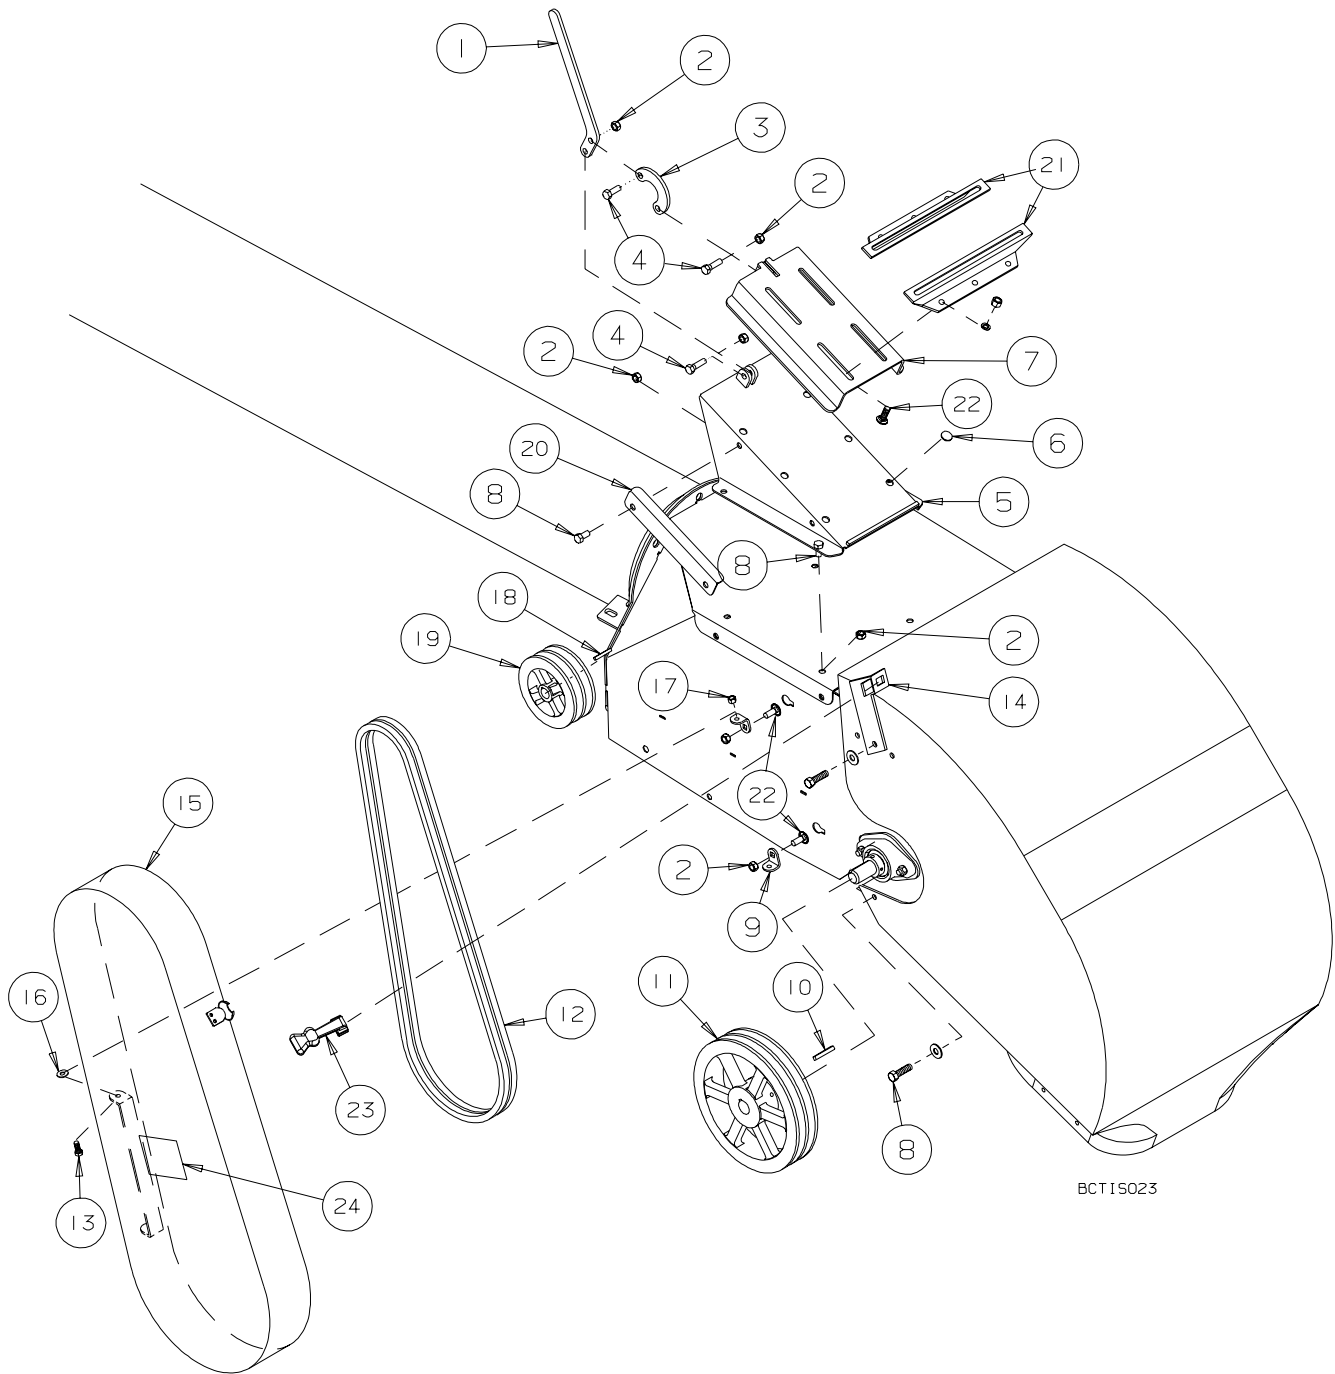

---

**HYDRAULIC DRIVE ASSEMBLY - 20 SREIES GRAIN BELT TRANSFER CONVEYOR**  
**SERIAL NOS. 82200 - 104999**

---

REF #	PART NO.	DESCRIPTION	QTY
1	C202351	Hydraulic Motor Mount	1
2	C200654	Hydraulic Motor Guard	2
3	B001134	1/2" Stover Lock Nut	4
4	B001041	1/2"x 1 1/2" Bolt	2
5	C200952	Offset Key- 1/4" x 5/16" x 1 1/4" lg	1
6	B300708	1/4" Key x 1" Long	1
7	B009409	50 x 17 Sprocket - 1 1/4" Bore	2
8	B009601	R50-2 Roller Chain	1
9	B019047	Hydraulic Motor - 8.0 cu.in./ rev	1
10	B0194345	#10 MORB x #10 MJIC Adapter Fitting	2
11	B019537	1/2" MPT x 1/2" FPT Check Valve	1
12	B0191478	1/2" Hydraulic Hose x 15' Long - 1/2" MPT x #10 FJIC	2
13	B019200	1/2" FPT Pioneer Male Tips	2
14	B002036	#10 x 5/8" TEK Screw	4

**ENGINE DRIVE ASSEMBLY - 20 SERIES GRAIN BELT TRANSFER CONVEYOR**  
**SERIAL NOS. 82200 - 104999**

BCT15023

REF #	PART NO.	DESCRIPTION	QTY
1	C200659	Tension Handle	1
2	B0011325	3/8" Stover Lock Nut	17
3	C200657	Motor Link	1
4	B001025	3/8"x 1 1/4" Bolt	3
5	C200658	Motor Mount	1
6	B027500	Plastic Wear Bushing	6
7	C200656	Motor Base	1
8	B001023	3/8"x 3/4" Bolt	8
9	C202311	Hinge	2
10	B689169	1/4" Key x 1 1/2" Long	1
11	B0181208	2B Pulley - 11.75" OD x 1 1/4" Bore	1
12	B018069	B-75 Belt	2
13	B001002	1/4"x 3/4" Bolt	2
14	C202366	Latch Plate	1
15	C202365	Transfer Belt Shield Assembly	1
16	B001147	1/4" Flatwasher	2
17	B001124	1/4" Lock Nut	2
18	C202407	Motor Key - 5/16" x 2"	1
19	B0180307	2B Pulley - 3.55" OD x 1 3/8" Bore	1
20	C200655	Motor Rail	2
21	C200667	Motor Mount Bracket	2
22	B001082	3/8"x 1" Carriage Bolt	4
23	B0219992	Rubber Latch	1
24	B029111	Moving Parts Hazard Decal	1