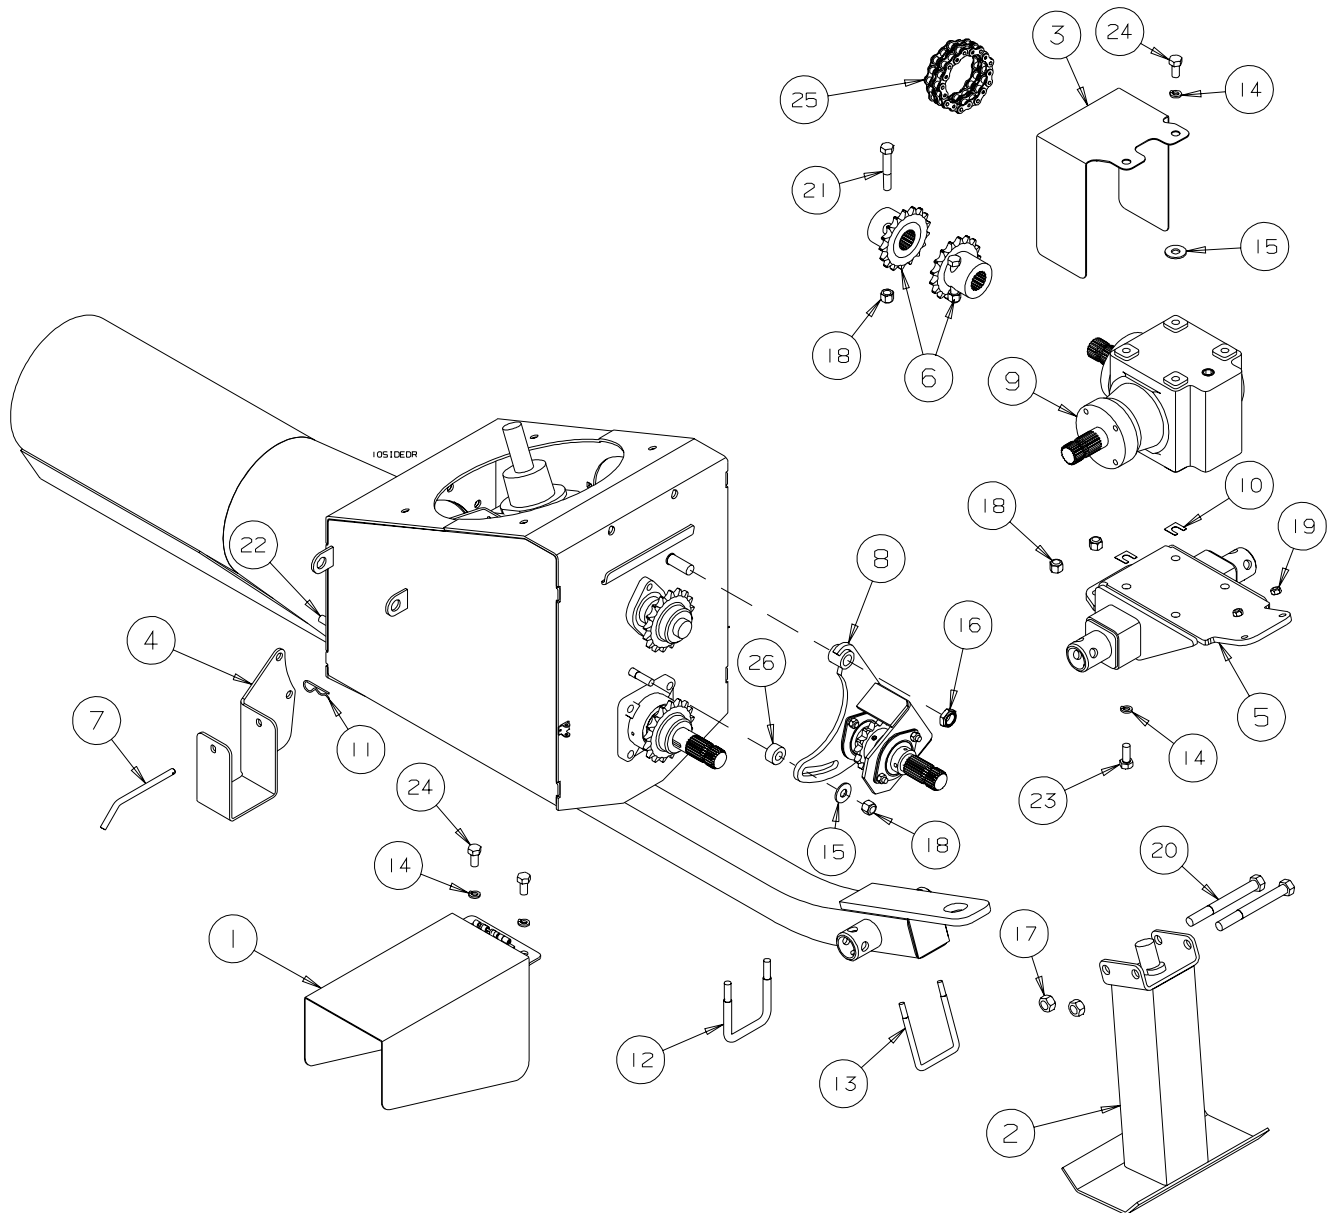

SIDE DRIVE KIT - 10" MDSA AUGER
SERIAL NOS. 100500 - 104499

REF #	PART NO.	DESCRIPTION	QTY
1	C107074	PTO Guard	1
2	C107048	Hitch Stand	1
3	C107047	Coupler Guard	1
4	C107046	PTO Holder	1
5	C107045	Gearbox Mount	1
6	C107044	Coupler Sprocket - 60-17 x 1 3/8" - 21 Spline	2
7	B496655	PTO Storage Keeper Pin	1
8	B194210	10" Reverser Assembly	1
9	B0030281	Gearbox - 10" MDSA Side Drive	1
10	B002540	Body Shim - 33/64" x 1/32" thick	AR
11	B002092	Hairpin Clip - .094" x 2 1/4"	1
12	B002017	1/2" x 3 1/8" U-bolt x 4 3/8" long	1
13	B0020131	3/8" x 3 1/8" U-bolt x 4 9/16" long	1
14	B001167	1/2" Lockwasher	8
15	B001151	1/2" Flatwasher	1
16	B001144	3/4" Locking Jam Nut	1
17	B001139	5/8" Hex Nut	2
18	B001136	1/2" Lock Nut	4
19	B0011325	3/8" Stover Lock Nut	2
20	B0010746	5/8" x 6" Bolt	2
21	B001048	1/2" x 3" Bolt	2
22	B001042	1/2" x 1 1/2" Bolt	2
23	B001040	1/2" x 1 1/4" Bolt	4
24	B001039	1/2" x 1" Bolt	3
25	B009590	60-2 Roller Chain x 17 pitch	1
26	B194201	Reverser Spacer Bushing	1
NS	B0030471	PTO Shaft - 10" MDSA Side Drive	1