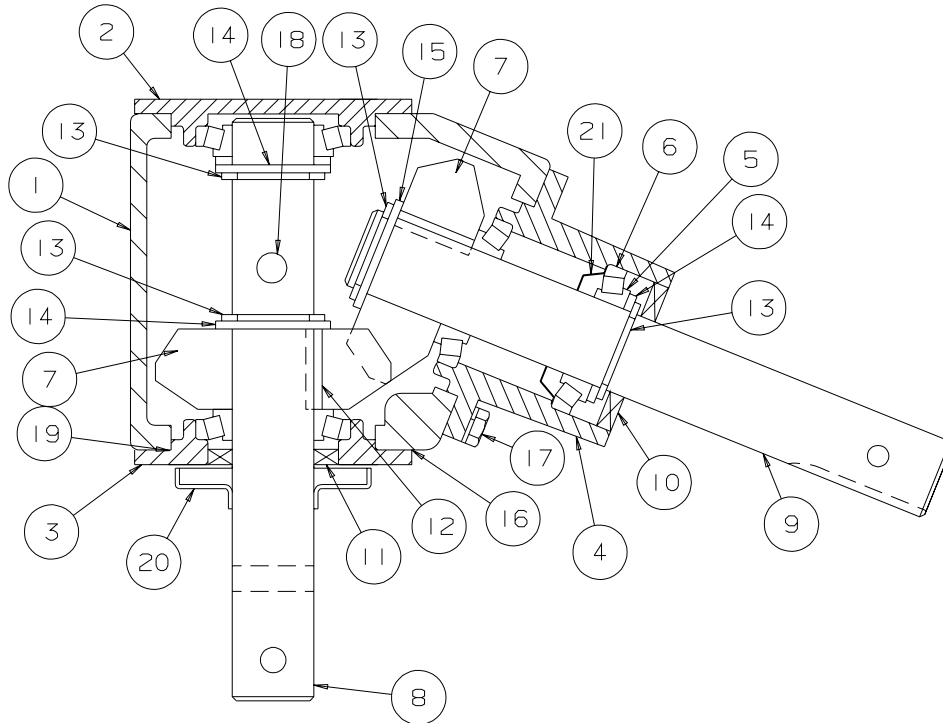

REF #	PART NO.	DESCRIPTION	QTY
1	C104017	Chain Tension Plate	2
2	B0010213	5/16" x 2" Full Thread Bolt	2
3	B001126	5/16" Nut	4
4	B017111	1" - 2 Bolt Flangette Bearing	3
5	B0010811	5/16" x 1" Carriage Bolt	6
6	B0011276	5/16" Locking Flange Nut	6
7	B009700	1.25" x .25" Woodruff Key - #810	3
8	B002073	1 1/2" OD x 1" ID x 10 Ga Machinery Bushing	AR
9	B0090022	50-15 Double Sprocket - 1" Bore	1
10	B0090019	50-21 Sprocket - 1" Bore	2
11	B0020718	1 1/4" OD x 3/8" ID Washer	3
12	B001165	3/8" Lockwasher	3
13	B0010225	3/8" x 5/8" Bolt	3
14	B0090052	R50 x 35 Pitch Roller Chain c/w Offset & Connector Link	2
15	C104021	Hopper Chain Guard	1
16	B001129	5/16" Wing Nut	2
17	B0210011	1" ID Collar	1

UPPER GEARBOX - 10" MDSA AUGER
SERIAL NOS. 100500 - 104499

Upper Gearbox - B003014

REF #	PART NO.	DESCRIPTION	QTY
1	B00301401	Gearbox Case	1
2	B00301402	End Cap - Closed	1
3	B00301403	End cap - Open	1
4	B00301404	Gearbox Quill Cap	1
5	B011603	Bearing Cone - LM67048	4
6	B011602	Bearing Cup - LM67010	4
7	B00301407	Gear	2
8	B00301408	Output Shaft	1
9	B00301409	Input Shaft	1
10	B00301410	Input Shaft Seal	1
11	B00301411	Output Shaft Seal	1
12	B00301412	Square Key - 1/4" x .9" lg	1
13	B00301413	Snap Ring	4
14	B00301414	Spacer	3
15	B00301415	Spacer	1
16	B00301416	Gasket	AR
17	B001009	5/16" x 3/4" Bolt	12
18	B00301418	9/16" Pipe Plug c/w O-ring	2
19	B00301419	O-ring - 71mm x 1.8mm	3
20	B00301420	Debris Shield	1
21	B00301421	Grease Washer	1