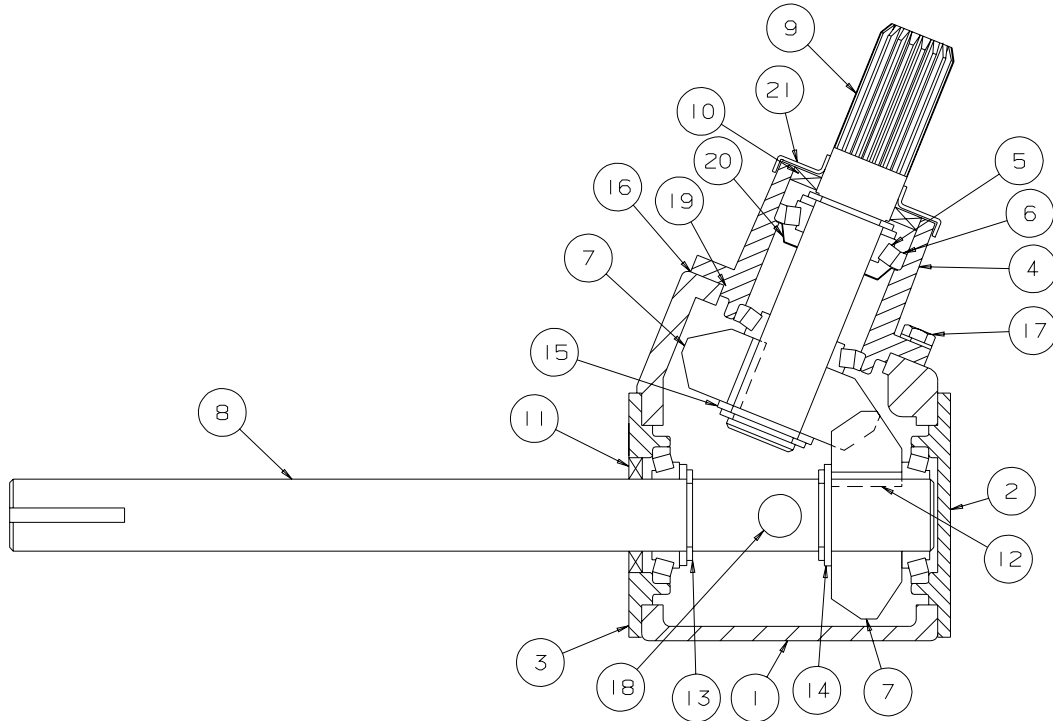

LOWER GEARBOX - 10" MDSA AUGER
SERIAL NOS. 100500 - 104499

Lower Gearbox - B003015

REF #	PART NO.	DESCRIPTION	QTY
1	B00301401	Gearbox Case	1
2	B00301402	End Cap - Closed	1
3	B00301403	End cap - Open	1
4	B00301504	Gearbox Quill Cap	1
5	B011603	Bearing Cone - LM67048	4
6	B011602	Bearing Cup - LM67010	4
7	B00301407	Gear	2
8	B00301508	Output Shaft	1
9	B00301509	Input Shaft	1
10	B00301410	Input Shaft Seal	1
11	B00301411	Output Shaft Seal	1
12	B00301412	Square Key - 1/4" x .9" lg	1
13	B00301413	Snap Ring	4
14	B00301414	Spacer	3
15	B00301415	Spacer	1
16	B00301416	Gasket	AR
17	B001009	5/16" x 3/4" Bolt	12
18	B00301418	9/16" Pipe Plug c/w O-ring	2
19	B00301419	O-ring - 71mm x 1.8mm	3
20	B00301421	Grease Washer	1
21	B00301521	Debris Shield	1