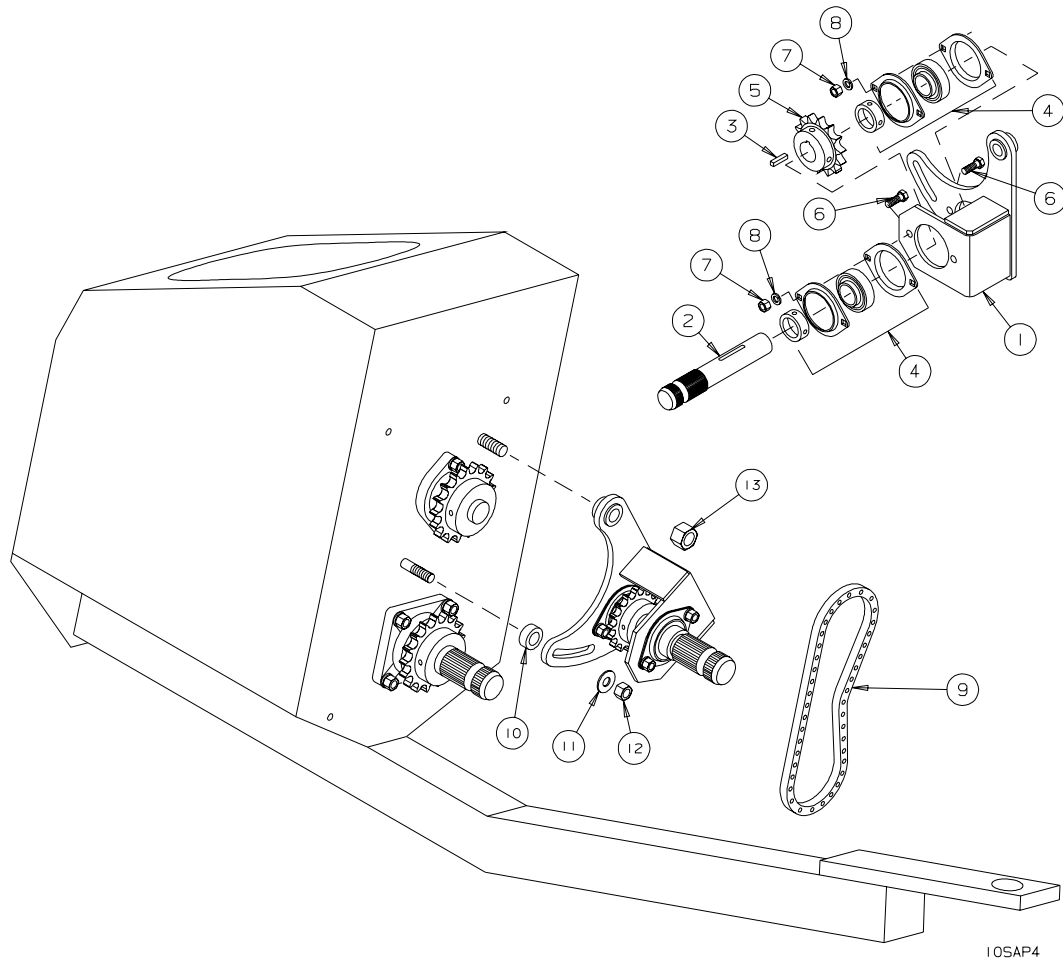

LOWER GEARBOX - 10" MDSA AUGER
SERIAL NOS. 100500 - 104499

Lower Gearbox - B003015

REF #	PART NO.	DESCRIPTION	QTY
1	B00301401	Gearbox Case	1
2	B00301402	End Cap - Closed	1
3	B00301403	End cap - Open	1
4	B00301504	Gearbox Quill Cap	1
5	B011603	Bearing Cone - LM67048	4
6	B011602	Bearing Cup - LM67010	4
7	B00301407	Gear	2
8	B00301508	Output Shaft	1
9	B00301509	Input Shaft	1
10	B00301410	Input Shaft Seal	1
11	B00301411	Output Shaft Seal	1
12	B00301412	Square Key - 1/4" x .9" lg	1
13	B00301413	Snap Ring	4
14	B00301414	Spacer	3
15	B00301415	Spacer	1
16	B00301416	Gasket	AR
17	B001009	5/16" x 3/4" Bolt	12
18	B00301418	9/16" Pipe Plug c/w O-ring	2
19	B00301419	O-ring - 71mm x 1.8mm	3
20	B00301421	Grease Washer	1
21	B00301521	Debris Shield	1

WEASLER SERIES 35R - 50 CV
B0030491 - 10" HD MECHANICAL DRIVE SWING AWAY AUGERS

REF #	PART NO.	DESCRIPTION	QTY.
1	B003740	Implement Yoke - 21 Spline	1
2	B003715	Cross & Bearing Kit	3
3	B003741	Centre Housing	1
4	B003872	Output Yoke & Shaft - CV End	1
5	B003873	Input Yoke & Tube - Implement End	1
6	B003744	Shear Yoke Assembly - 6 Spline	2
7	B003738	Shield Bearing - CV End	1
8	B003876	Outer Shield	1
9	B003877	Inner Shield	1
10	B003745	Shield Bearing - Tractor End	1
11	B003870	Implement Half of Shaft c/w Guard - 21 Spline	1
12	B003871	Tractor Half of Shaft c/w Guard - 6 Spline	1
NS	B0010101	Shear Bolt - 5/16" x 1" Gr.8	1
NS	B003103	Shear Nut - 5/16" Stover Lock Nut	1

REVERSING KIT - 10" MDSA AUGER
SERIAL NOS. 100500 - 104499

REF #	PART NO.	DESCRIPTION	QTY
1	B194200	Reverser - Main Bracket	1
2	B032203	Reverser - Splined Shaft	1
3	B185206	1/4" Key x 1 1/8" Long	1
4	B017120	Bearing - 1 1/4" dia - 2 Bolt Flangette	2
5	B009027	60-14 Sprocket - 1 1/4" Bore	1
6	B001024	3/8" x 1" Hex Bolt	4
7	B001131	3/8" Hex Nut	4
8	B001165	3/8" Lockwasher	4
9	NPN	R60 Chain x 41 Pitch	1
10	B194201	1/2" Spacer Bushing	1
11	B001151	1/2" Flatwasher	1
12	B001136	1/2" Locknut	1
13	B001144	3/4" Locknut	1