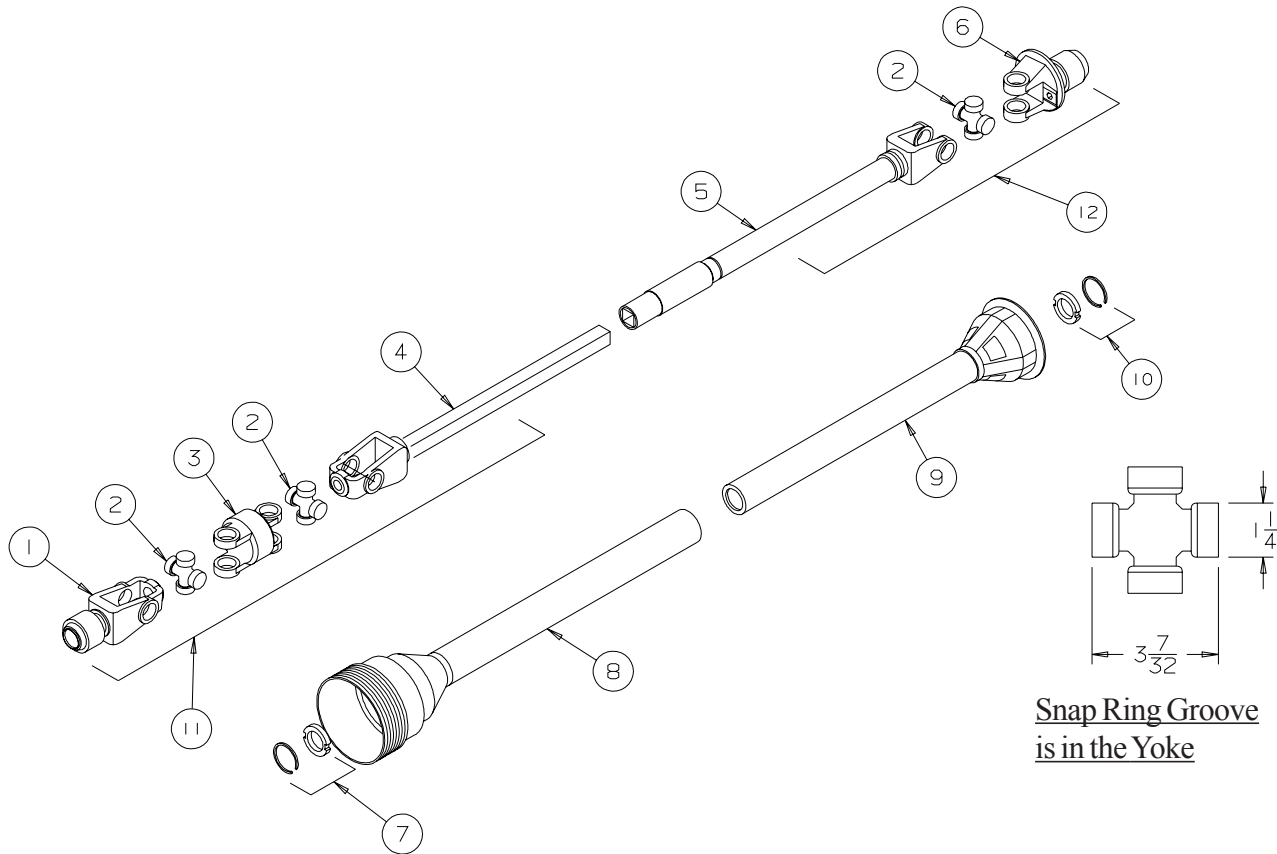

WEASLER SERIES 35R - 50 CV
B0030491 - 10" HD MECHANICAL DRIVE SWING AWAY AUGERS

REF #	PART NO.	DESCRIPTION	QTY.
1	B003740	Implement Yoke - 21 Spline	1
2	B003715	Cross & Bearing Kit	3
3	B003741	Centre Housing	1
4	B003872	Output Yoke & Shaft - CV End	1
5	B003873	Input Yoke & Tube - Implement End	1
6	B003744	Shear Yoke Assembly - 6 Spline	2
7	B003738	Shield Bearing - CV End	1
8	B003876	Outer Shield	1
9	B003877	Inner Shield	1
10	B003745	Shield Bearing - Tractor End	1
11	B003870	Implement Half of Shaft c/w Guard - 21 Spline	1
12	B003871	Tractor Half of Shaft c/w Guard - 6 Spline	1
NS	B0010101	Shear Bolt - 5/16" x 1" Gr.8	1
NS	B003103	Shear Nut - 5/16" Stover Lock Nut	1