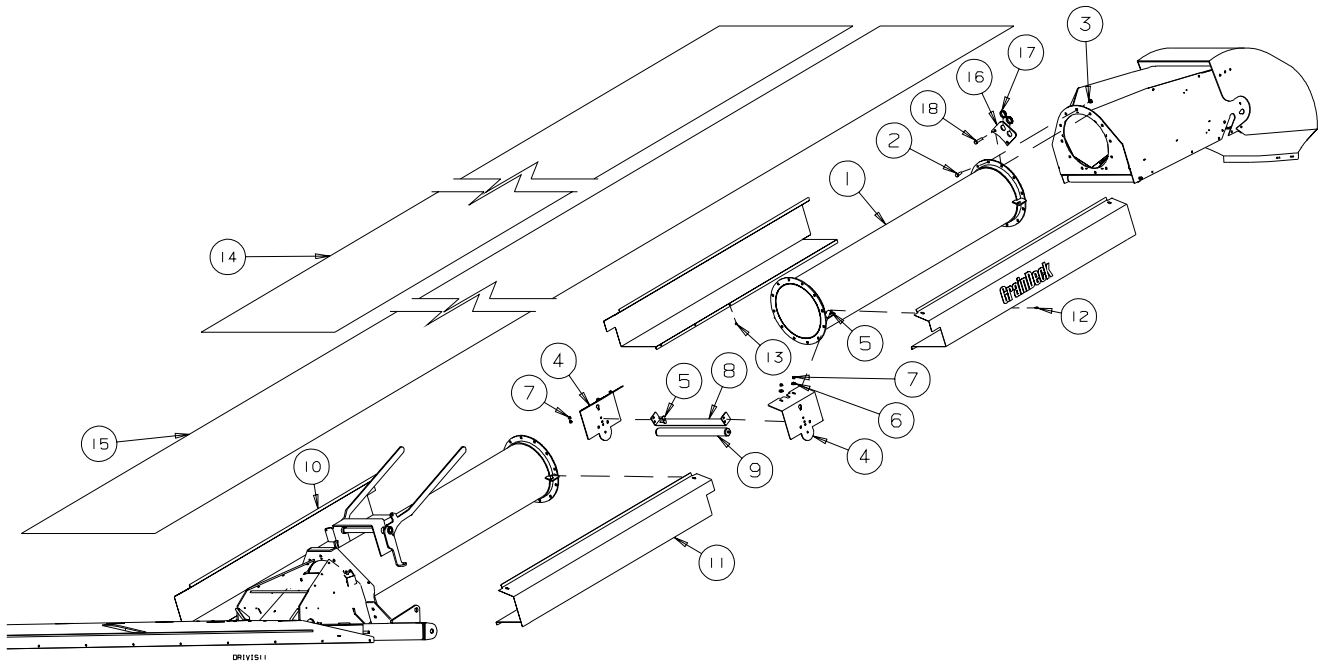

## TUBE EXTENSION KIT - GRAIN DECK CONVEYORS

REF #	PART NO.	DESCRIPTION	QTY
1	C205372	Extension Tube - Grain Deck	1
2	B001040	1/2"x 1 1/4" Bolt	10
3	B001134	1/2" Stover Lock Nut	12
4	C202425	Wind Guard Mount Base	2
5	B001082	3/8"x 1' Carriage Bolt	8
6	B001149	3/8" Flatwasher	4
7	B0011325	3/8" Stover Lock Nut	4
8	C205080	Flange Guard	1
9	B021253	1.9" OD x 23" Roller	1
10	B0341250L	Extension Wind Guard - Left	1
11	B0341250R	Extension Wind Guard - Right	1
12	B001002	1/4"x 3/4" Bolt	6
13	B001124	1/4" Lock Nut	6
14	B018649	20"x 12' Rubber Belt (extension belt)	1
15	B018047	20" x 61'-6" Rubber Belt (complete belt when adding tube)	1
16	C2100170	Hose Holder	1
17	B021130	Rubber Grommet	2
18	B001041	1/2" x 1 1/2" Bolt	2
NS	B0191462	3/4" Hydraulic Hose x 6' - #10FORB x #10MORB (not included)	