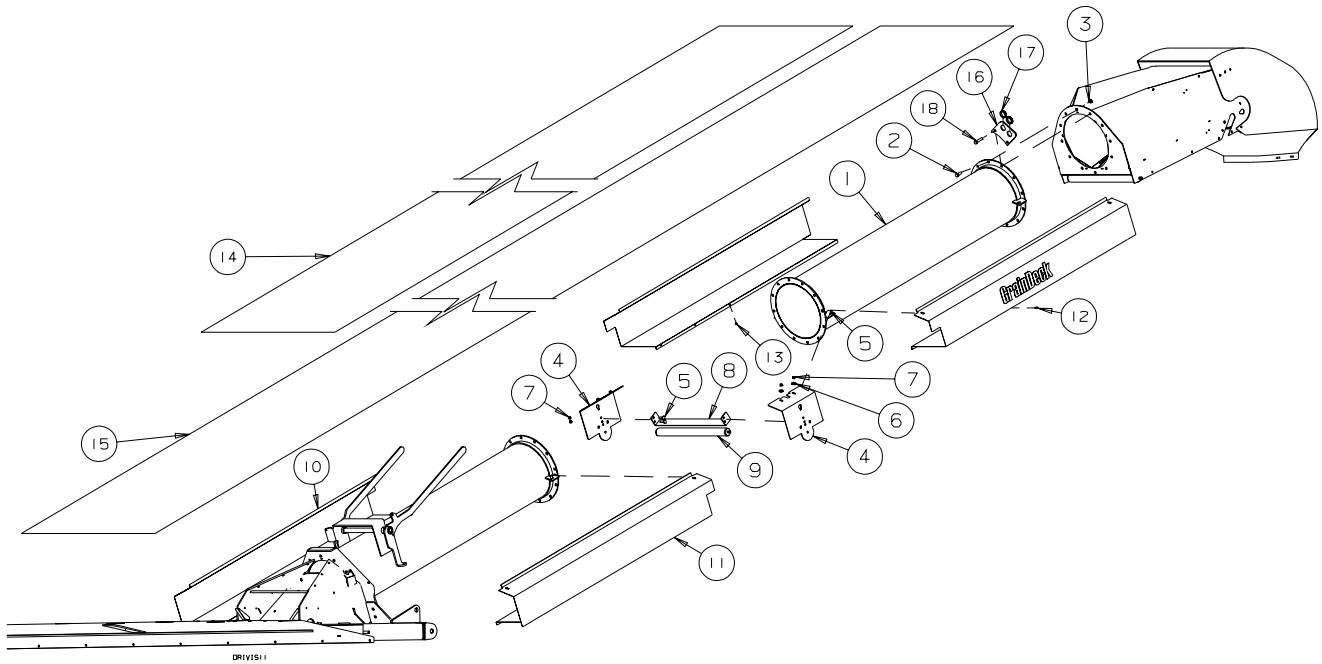

TUBE EXTENSION KIT - GRAIN DECK CONVEYORS

REF #	PART NO.	DESCRIPTION	QTY
1	C205372	Extension Tube - Grain Deck	1
2	B001040	1/2"x 1 1/4" Bolt	10
3	B001134	1/2" Stover Lock Nut	12
4	C202425	Wind Guard Mount Base	2
5	B001082	3/8"x 1' Carriage Bolt	8
6	B001149	3/8" Flatwasher	4
7	B0011325	3/8" Stover Lock Nut	4
8	C205080	Flange Guard	1
9	B021253	1.9" OD x 23" Roller	1
10	B0341250L	Extension Wind Guard - Left	1
11	B0341250R	Extension Wind Guard - Right	1
12	B001002	1/4"x 3/4" Bolt	6
13	B001124	1/4" Lock Nut	6
14	B018649	20"x 12' Rubber Belt (extension belt)	1
15	B018647	20" x 61'-6" Rubber Belt (complete belt when adding tube)	1
16	C2100170	Hose Holder	1
17	B021130	Rubber Grommet	2
18	B001041	1/2" x 1 1/2" Bolt	2
NS	B0191462	3/4" Hydraulic Hose x 6' - #10FORB x #10MORB (not included)	