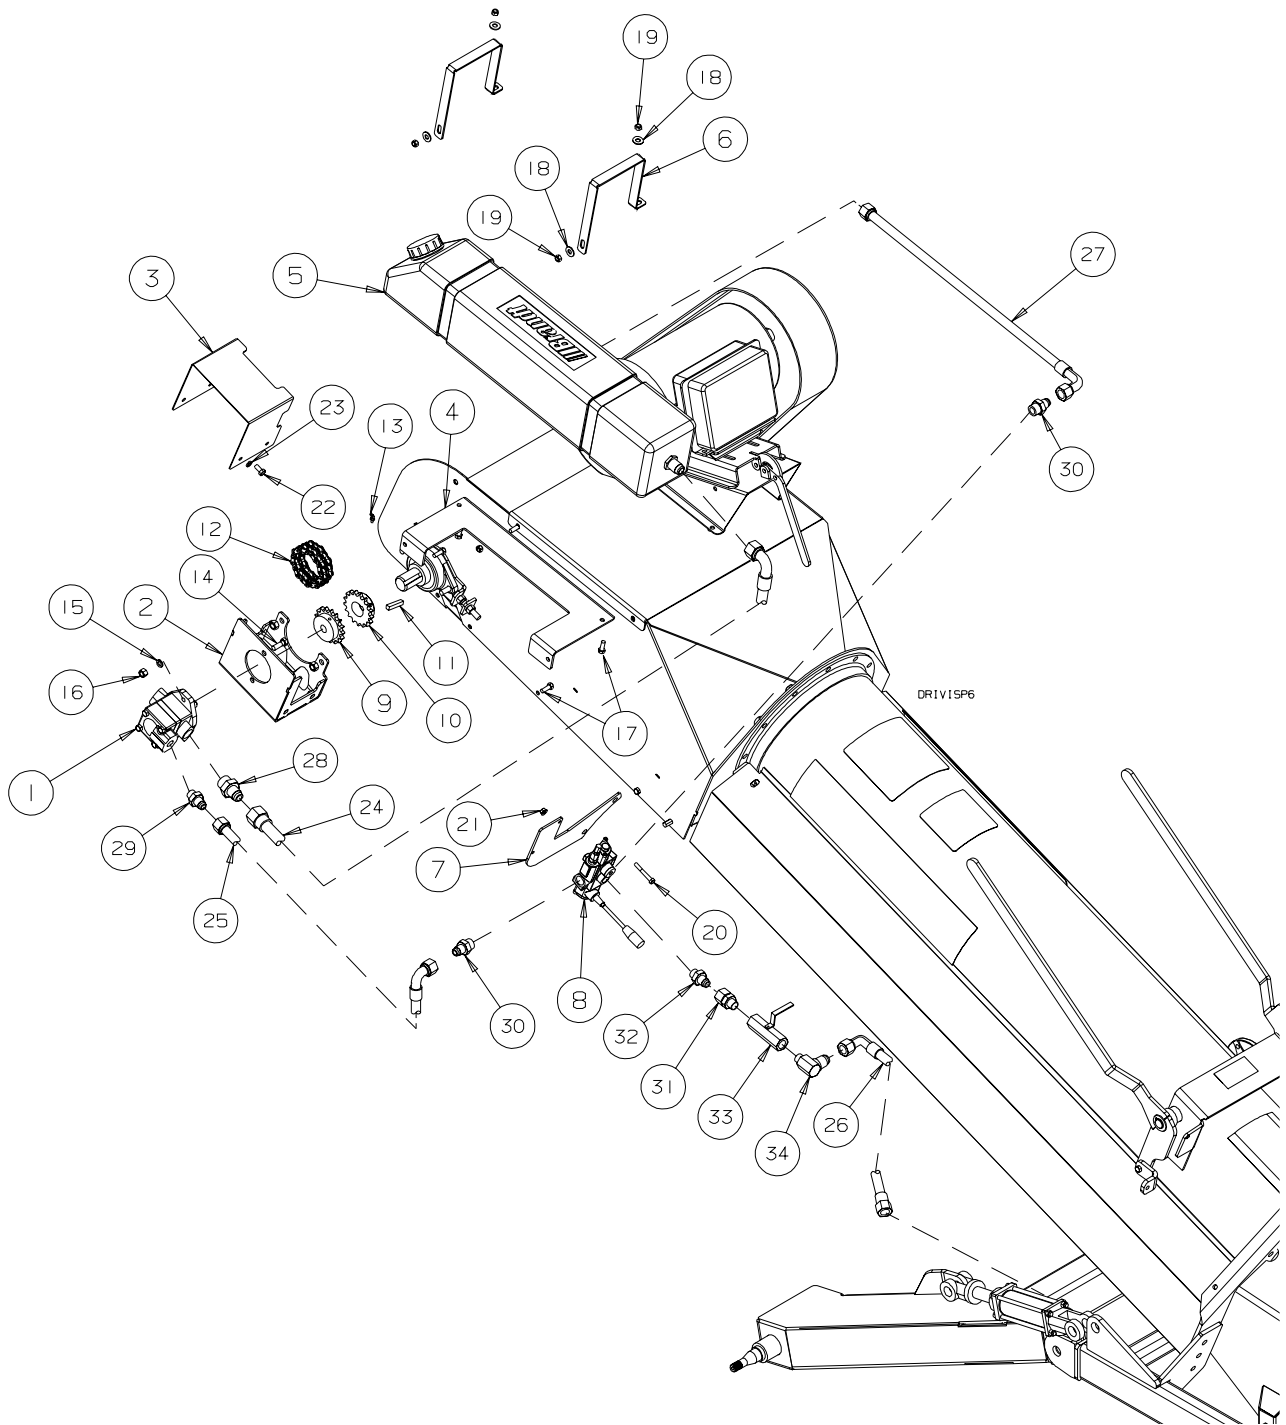

WET KIT - GRAIN DECK CONVEYORS

REF #	PART NO.	DESCRIPTION	QTY
1	B019004	Hydraulic Pump	1
2	C205054	Hydraulic Pump Mount	1
3	C205053	Chain Coupler Guard	1
4	C205014	Tank Mount	1
5	C805049	Hydraulic Tank Assembly	1
6	C200616	Tank Holder	2
7	C205052	Valve Mount	1
8	B019323	Hydraulic Valve	1
9	B0094105	50-17 Sprocket - 3/4" Bore	1
10	B0094095	50-17 Sprocket - 1 1/2" Bore	1
11	C200649	3/8" Key x 2" long	1
12	B009601	50-2 x 17 Pitch Roller Chain	1
13	B0020823	Grease Zerk - 45°	1
14	B001036	7/16"x 1 1/2" Bolt	2
15	B001166	7/16" Lockwasher	2
16	B001133	7/16" Nut	2
17	B001024	3/8"x 1" Bolt	4
18	B001149	3/8" Flatwasher	4
19	B0011325	3/8" Lock Nut	4
20	B001014	5/16"x 2 1/4" Bolt	2
21	B0011276	5/16" Locking Flange Nut	2
22	B001023	3/8"x 3/4" Bolt	4
23	B001165	3/8" Lockwasher	4
24	B0198187	3/4" Hydra. Hose x 49" - #12 FJICX90 x #12 FJICX - SAE 100R1AT	1
25	B0198186	3/8" Hydra. Hose x 50" - #8 FJICX90 x #8 FJICX - SAE 100R2AT	1
26	B0198189	3/8" Hydra. Hose x 93" - #8 FJICX90 x #6 FJICX - SAE 100R2AT	1
27	B0198188	3/8" Hydra. Hose x 27" - #8 FJICX90 x #8 FJICX - SAE 100R2AT	1
28	B019539	#16 MORB x #12 MJIC Adapter	1
29	B019440	#8 MORB x #8 MJIC Adapter	1
30	B019434	#10 MORB x #8 MJIC Adapter	1
31	B0194705	3/8" MPT x #8 FJICX Adapter	1
32	B019412	#8 MORB x #8 MJIC Adapter x 1/32" Restrictor Fitting	1
33	B019300	3/8" FPT Ball Valve	1
34	B019473	3/8" MPT x #8 MJIC Elbow	1