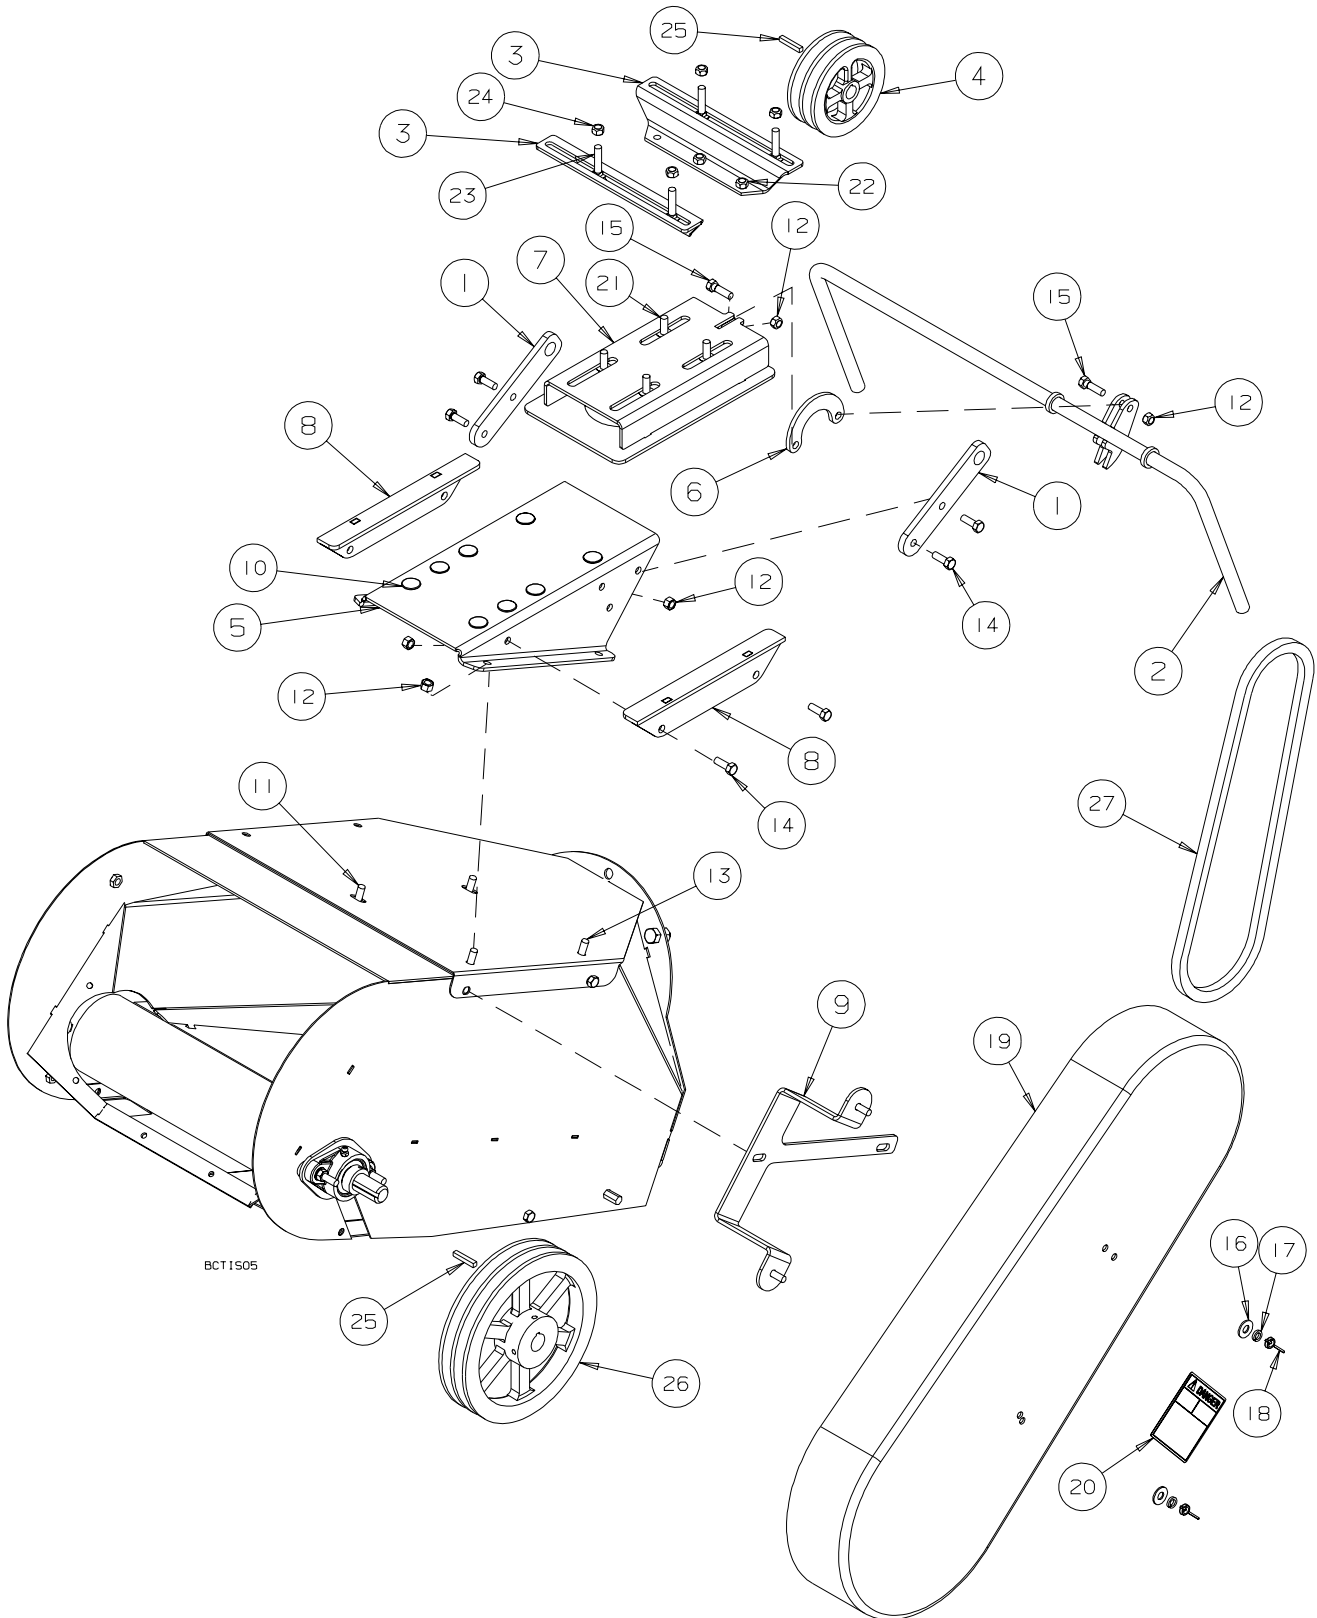

GAS ENGINE DRIVE ASSEMBLY - GRAIN BELT TRANSFER CONVEYOR
SERIAL NOS. 118000 - 122999

REF #	PART NO.	DESCRIPTION	QTY
1	C2060021	Pivot Tab	2
2	C205019	Handle	1
3	B695298	Motor Mount	3
4	B018038	2B Pulley - 5.5" OD x 1" Bore - Gas Drive	1
5	C206658	Engine Mount	1
6	C205021	Motor Mount Link	1
7	C206656	Motor Base	1
8	C205655	Motor Rail	2
9	C2060009	Guard Mount	1
10	B027500	Nylatron Wear Bushing	8
11	B001432	3/8"x 3/4" Serrated Flange Bolt	2
12	B0011325	3/8" Stover Lock Nut	14
13	B001023	3/8"x 3/4" Bolt	2
14	B001024	3/8"x 1" Bolt	8
15	B001025	3/8"x 1 1/4" Bolt	2
16	B001149	3/8" Flatwasher	2
17	B001165	3/8" Lockwasher	2
18	B0011327	3/8" Wing Nut	2
19	B027522	Transfer Belt Guard	1
20	B029111	Moving Part Hazard Decal	1
21	B001453	1/2"x 1" Serrated Flange Bolt	4
22	B001409	1/2" Serrated Flange Nut	4
23	B001083	3/8"x 1 1/4" Carriage Bolt	4
24	B001405	3/8" Serrated Flange Nut	4
25	B689169	1/4" Key x 1 1/2" Long	1
26	B0180316	Pulley - 2BK67H x 1" Bore - Gas Drive	1
27	B018049	B-70 Belt	1
28	B001149	3/8" Flatwasher	4