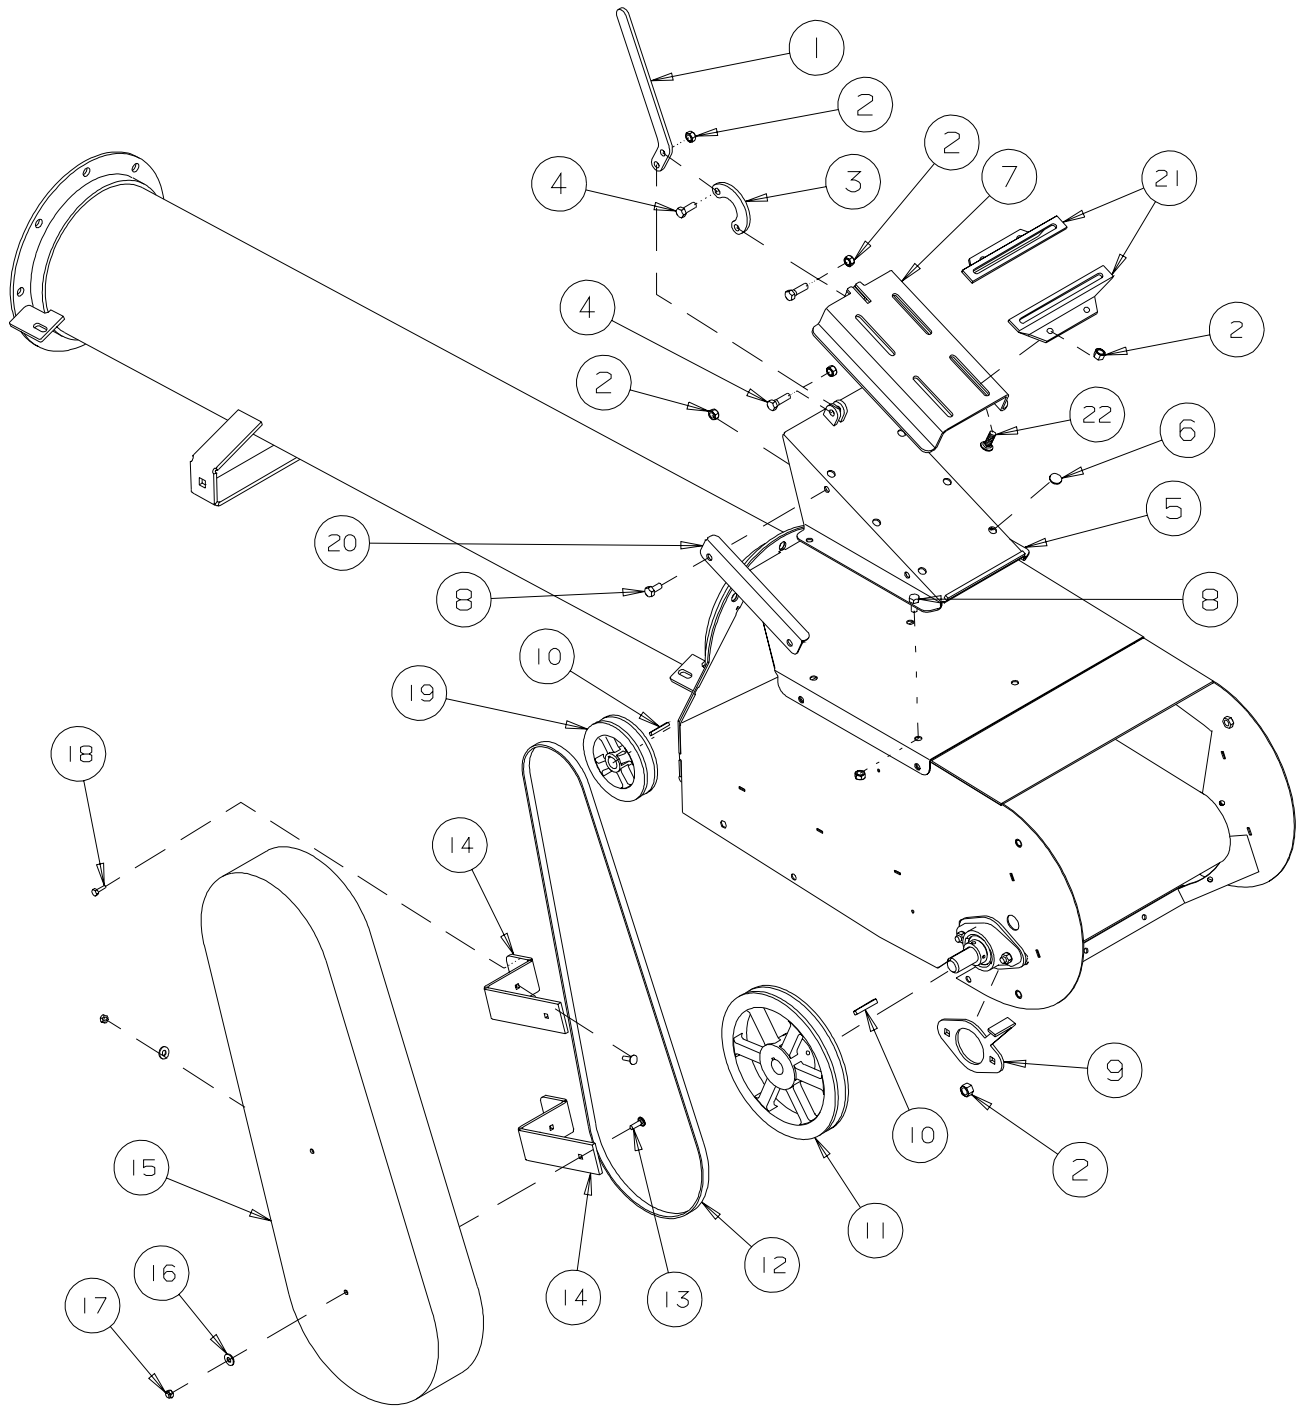

ELECTRIC MOTOR DRIVE ASSEMBLY - GRAIN BELT TRANSFER CONVEYOR
SERIAL NOS. 118000 - 122999

REF #	PART NO.	DESCRIPTION	QTY
1	C200659	Tension Handle	1
2	B0011325	3/8" Stover Lock Nut	17
3	C200657	Motor Link	1
4	B001025	3/8"x 1 1/4" Bolt	3
5	C200658	Motor Mount	1
6	B027500	Plastic Wear Bushing	6
7	C200656	Motor Base	1
8	B001023	3/8"x 3/4" Bolt	8
9	C200664	Belt Keeper	1
10	B496740	1/4" Key x 1 1/2" Long	1
11	B018030	1B Pulley - 12.0" OD x 1" Bore - Electric Drive	1
12	B018078	B-66 Belt - Electric Drive	1
13	B0010799	1/4"x 3/4" Carriage Bolt	4
14	C200663	Transfer Guard Mount	2
15	B027522	Transfer Belt Shield - Plastic	1
16	B001147	1/4" Flatwasher	4
17	B001124	1/4" Lock Nut	4
18	B0020356	1/4"x 3/4" TEK Screw	2
19	B0180097	1B Pulley - 4.25" OD x 1 1/8" Bore - Electric Drive	1
20	C200655	Motor Rail	2
21	C200667	Motor Mount Bracket	2
22	B001082	3/8"x 1" Carriage Bolt	4