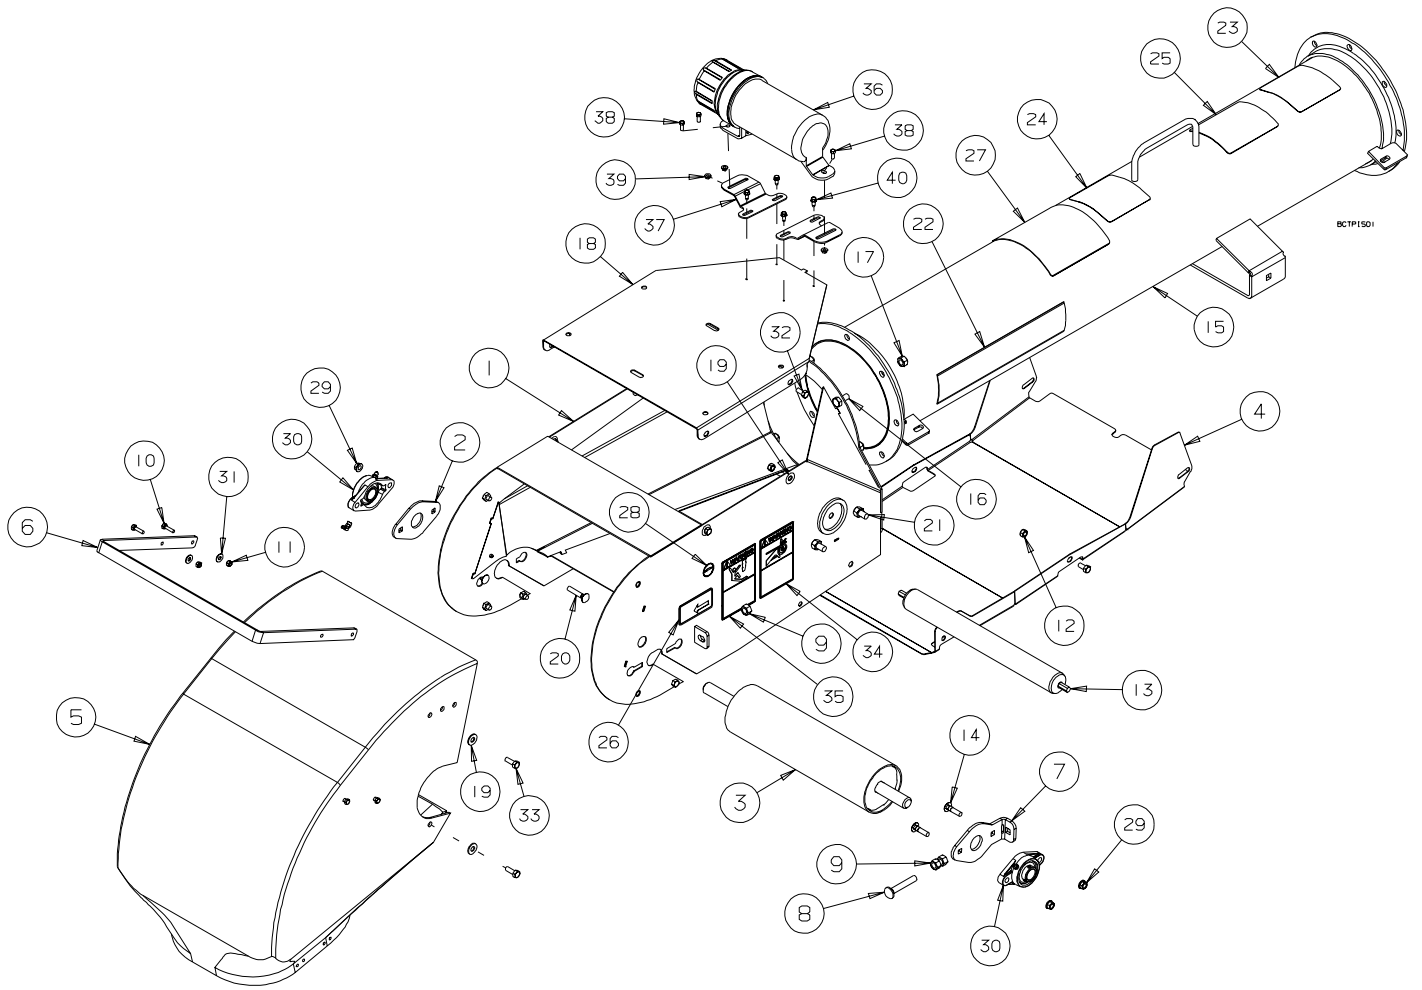

***1515 GRAINBELT TRANSFER
CONVEYORS***

PARTS LIST

SERIAL NOS. 118000 - 122999

DISCHARGE ASSEMBLY - GRAIN BELT TRANSFER CONVEYOR
SERIAL NOS. 118000 - 122999

REF #	PART NO.	DESCRIPTION	QTY
1	C200717	Discharge Weldment	1
2	C200646	1" Bearing Plate	2
3	C200751	5" Lagged Roller	1
4	C200605	Discharge Bottom Guard	1
5	B027600	Discharge Spout	1
6	C200641	Transfer Handle	1
7	C200793	1" Adjustable Bearing Plate	1
8	B001091	1/2" x 3" Full Thread Carriage Bolt	1
9	B001135	1/2" Nut	3
10	B001003	1/4" x 1" Bolt	4
11	B001124	1/4" Lock Nut	4
12	B0011325	3/8" Stover Lock Nut	8
13	B021250	1.9" OD x 18" Roller	1
14	B001083	3/8" x 1 1/2" Carriage Bolt	2
15	C200741A	Transfer Tube c/w Decals	1
16	B001039	1/2" x 1" Bolt	8
17	B001134	1/2" Stover Lock Nut	10
18	C200633	Discharge Cap	1
19	B001148	3/8" Flatwasher	4
20	B001085	3/8" x 2" Carriage Bolt	2
21	B001040	1/2" x 1 1/4" Bolt	2
22	B029148	3" x 15" Brandt Decal	2
23	B0290105	Conveyor General Info Decal	1
24	B029827	Tracking Warning Decal	1
25	B029020	Belt Speed Decal	1
26	B0294501	Left Tracking Decal	1
27	B029027	Daily Operational Checklist Decal	1
28	B029950	8 hr Grease Decal	2
29	B0011326	3/8" Flange Lock Nut	4
30	B017262	1" Bearing - 2 Bolt Flange	2
31	B001147	1/4" Flatwasher	4
32	B001023	3/8" x 3/4" Bolt	8
33	B001024	3/8" x 1" Bolt	4
34	B029966	Conveyor Discharge Decal	2
35	B029967	Downspout Warning Decal	2
36	B0275102	Round Manual Holder	1
37	C314500	Manual Holder Bracket	2
38	B001002	1/4" x 3/4" Bolt	3
39	B0011246	1/4" Locking Flange Nut	3
40	B0020356	1/4" x 3/4" TEK Screw	4