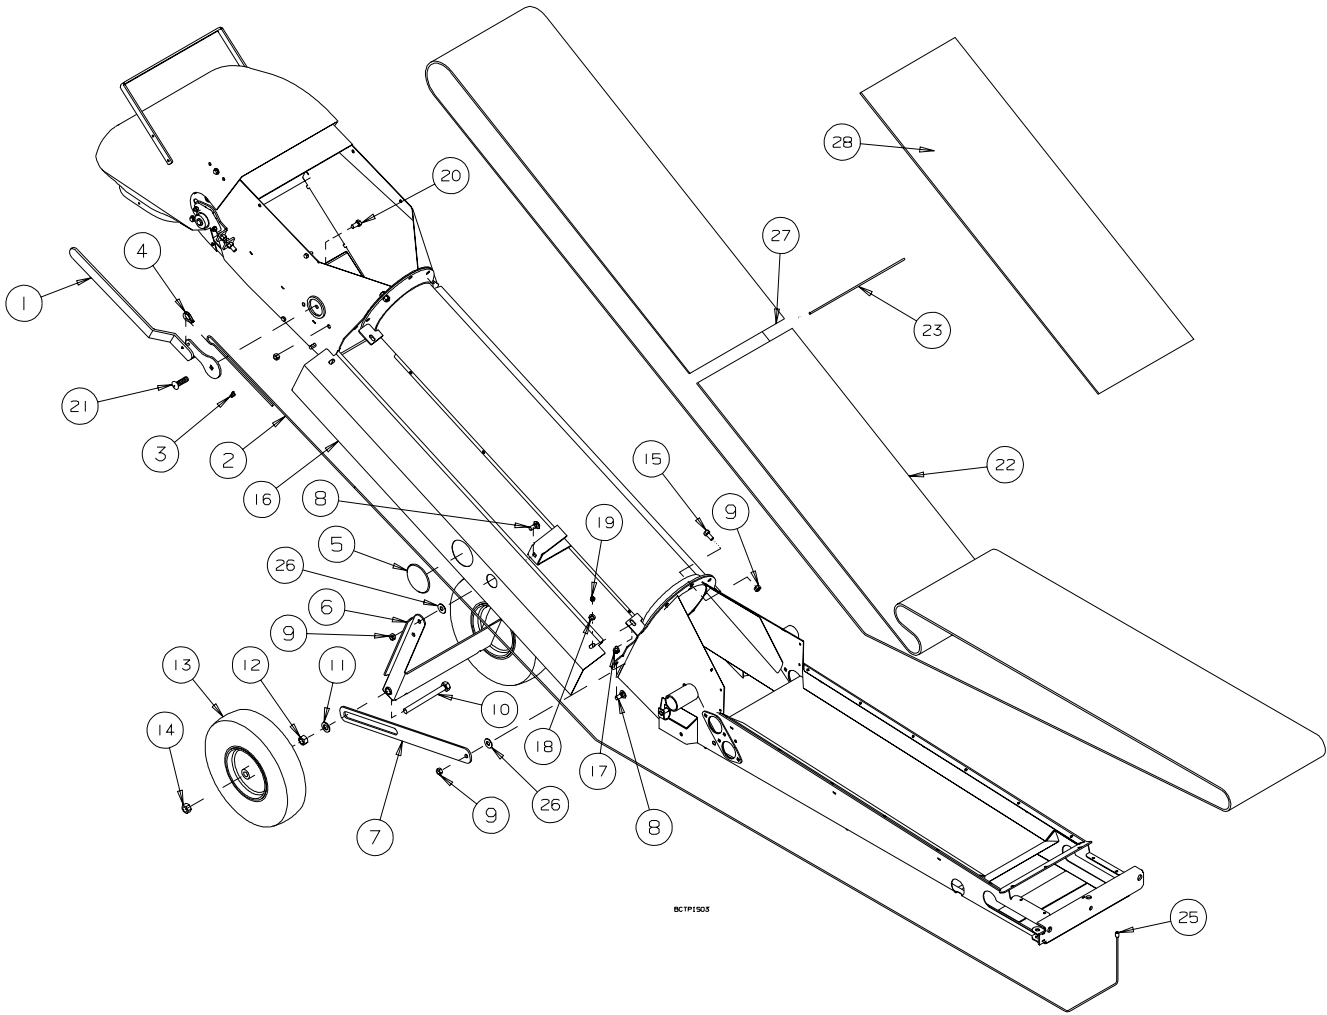

UNDERCARRIAGE ASSEMBLY - GRAIN BELT TRANSFER CONVEYOR
SERIAL NOS. 118000 - 122999

REF #	PART NO.	DESCRIPTION	QTY
1	C200784	Transfer Handle	1
2	B008405	3/16" Cable x 14'-7"	1
3	B008060	3/16" Cable Clamp	2
4	B008061	3/16" Cable Thimble	1
5	B028187	4" dia Plastic Plug	2
6	C200749	Transfer Frame	1
7	C200637	Frame Slide	2
8	B0010875	1/2"x 1 1/4" Carriage Bolt	4
9	B001134	1/2" Stover Lock Nut	7
10	B002601	3/4"x 7 1/2" Bolt - Full Thread	2
11	B001157	3/4" SAE Flatwasher	2
12	B001142	3/4" Hex Nut	2
13	B011211	4.80"x 8" Tire & Rim	2
14	B001154	3/4" Stover Lock Nut	2
15	B001139	1/2"x 1" Bolt	2
16	C200638	Transfer Wind Guard - Left	1
NS	C200638M	Transfer Wind Guard - Right	1
17	B001082	3/8"x 1" Carriage Bolt	4
18	B001149	3/8" Flatwasher	4
19	B0011325	3/8" Stover Lock Nut	4
20	B001139	1/2"x 1" Bolt	2
21	B0010875	1/2"x 1 1/4" Carriage Bolt	1
22	B018616	Rubber Belt - 29'-6" Long - Laced	1
23	C204584	15" Lacing Pin Kit	1
25	B008059	3/16" Aluminum Swage Sleeve	1
26	B001151	1/2" Flatwasher	4
27	B021321	Alligator Lacing - 15" c/w Pin	1
28	8020557	Rubber Belt - 5' - Laced