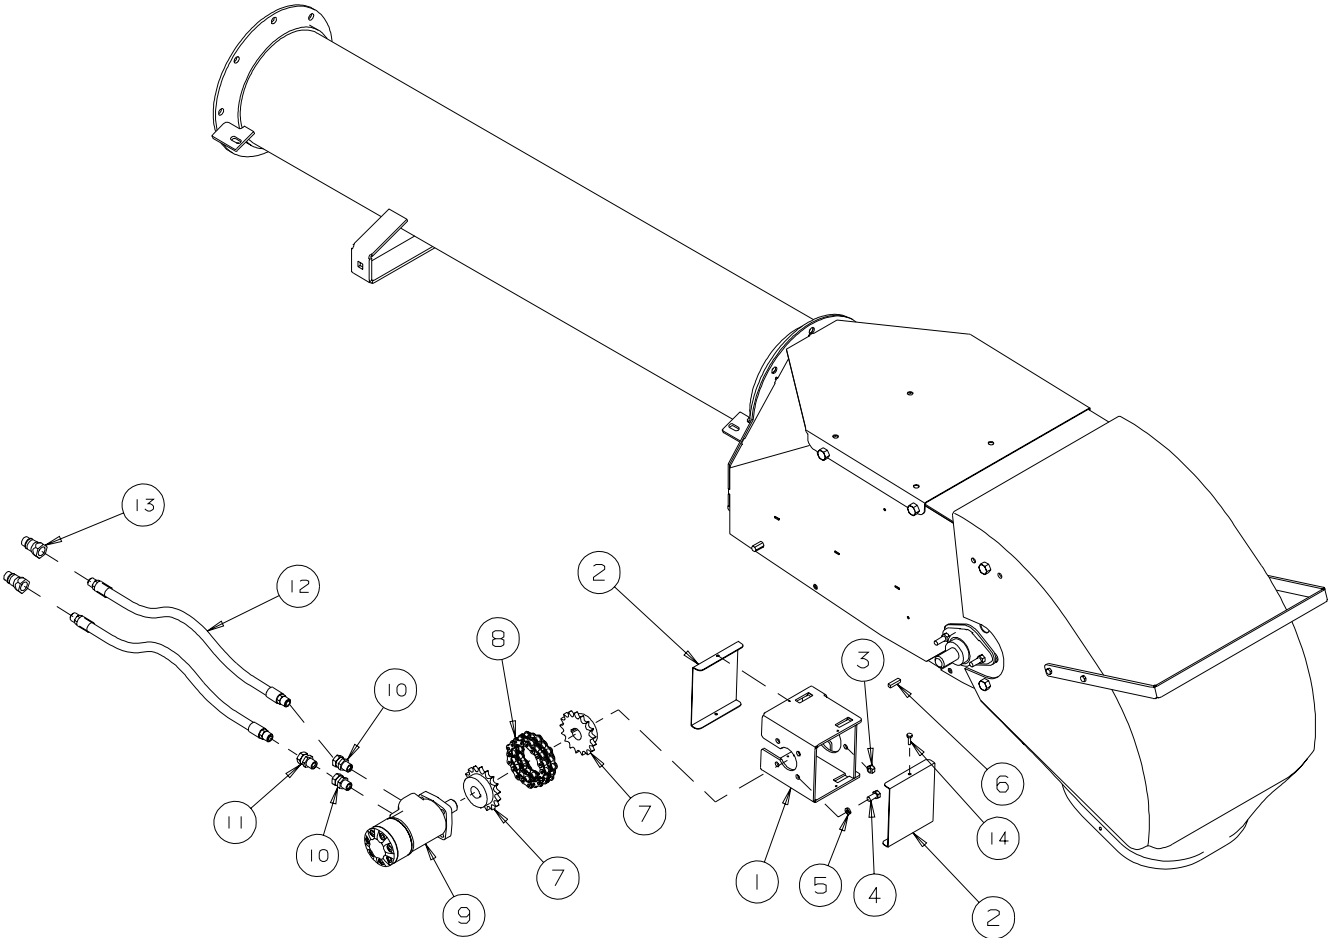

HYDRAULIC DRIVE ASSEMBLY - GRAIN BELT TRANSFER CONVEYOR
SERIAL NOS. 118000 - 122999

REF #	PART NO.	DESCRIPTION	QTY
1	C200750	Hydraulic Motor Mount	1
2	C200654	Hydraulic Motor Guard	2
3	B0011325	3/8" Stover Lock Nut	2
4	B001023	3/8"x 3/4" Bolt	4
5	B001165	3/8" Lockwasher	4
6	B185206	1/4" Key x 1 1/4" Long	1
7	B009410	50 x 17 Sprocket - 1" Bore	2
8	B009601	R50-2 Roller Chain	1
9	B0190435	Hydraulic Motor - 5.9 cu.in./ rev	1
10	B019511	#10 MORB x 1/2" FPT Adapter Fitting	2
11	B019537	1/2" MPT x 1/2" FPT Check Valve	1
12	B019074	3/8" Hydraulic Hose x 15' Long - 1/2" MPT Both Ends	2
13	B019200	1/2" FPT Pioneer Male Tips	2
14	B002036	#10 x 5/8" TEK Screw	4