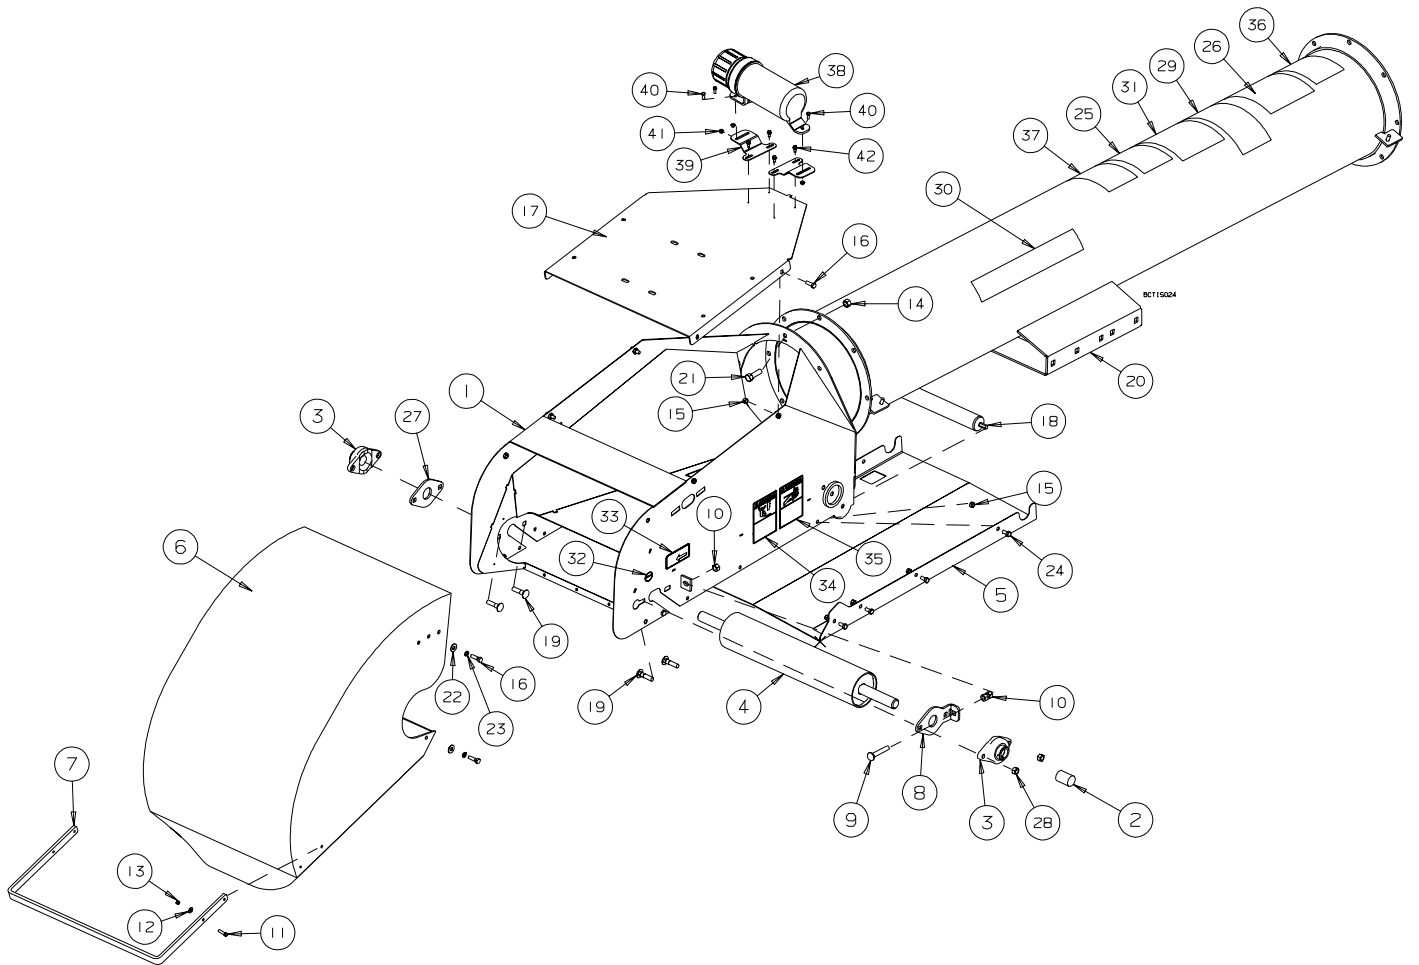

***2021 GRAINBELT TRANSFER
CONVEYOR***

PARTS LIST

SERIAL NOS. 115000 - Present

DISCHARGE ASSEMBLY -20 SERIES GRAIN BELT TRANSFER CONVEYOR
SERIAL NOS. 115000 - PRESENT

REF #	PART NO.	DESCRIPTION	QTY
1	C202361	Discharge Weldment	1
2	B027535	1 1/4" Plastic Shaft Cap	1
3	B0172015	1 1/4" dia Bearing- 2 Bolt Flange	2
4	C202364	5" Roller - Keyed and Lagged	1
5	C202362	Bottom Discharge Guard	1
6	B027605	Plastic Discharge Spout	1
7	C202367	Transfer Handle	1
8	C200615	Shaft Guard - 1 1/4"	1
9	B001091	1/2"x 3" Carriage Bolt - Full Thread	1
10	B001135	1/2" Hex Nut	3
11	B0010036	1/4"x 1 1/4" Bolt	4
12	B001147	1/4" Flatwasher	4
13	B001124	1/4" Lock Nut	4
14	B001136	1/2" Lock Nut	8
15	B0011325	3/8" Stover Lock nut	8
16	B001024	3/8"x 1" Bolt	8
17	C202363	Discharge Cap	1
18	B021253	1.9" OD x 23" Roller	1
19	B001090	1/2"x 2" Carriage Bolt	4
20	C202339A	20 Series Transfer Tube	1
21	B001040	1/2"x 1 1/4" Bolt	8
22	B001149	3/8" Flatwasher	4
23	B001165	3/8" Lock Washer	4
24	B001023	3/8" x 3/4" Bolt	4
25	B029027	Daily Operation Checklist Decal	1
26	B0290105	Caution Decal	1
27	C200609	Bearing Plate	1
28	B001409	1/2" Serrated Flange Nut	4
29	B029023	Belt Speed Decal - 2021 Transfer	1
30	B029148	Brandt Die Cut Decal	2
31	B029827	Tracking Warning Decal	1
32	B029950	8 hrs Grease Decal	2
33	B0294501	Left Tracking Decal	1
34	B029966	Conveyor Discharge Decal	2
35	B029967	Downspout Warning Decal	2
36	B029971	Safe Transport Decal	1
37	B029006	Oil Seed Notice Decal	1
38	B0275102	Round Manual Holder	1
39	C314500	Manual Holder Bracket	2
40	B001002	1/4" x 3/4" Bolt	3
41	B0011246	1/4" Flange Lock Nut	3
42	B0020356	1/4" x 3/4" TEK Screw	4