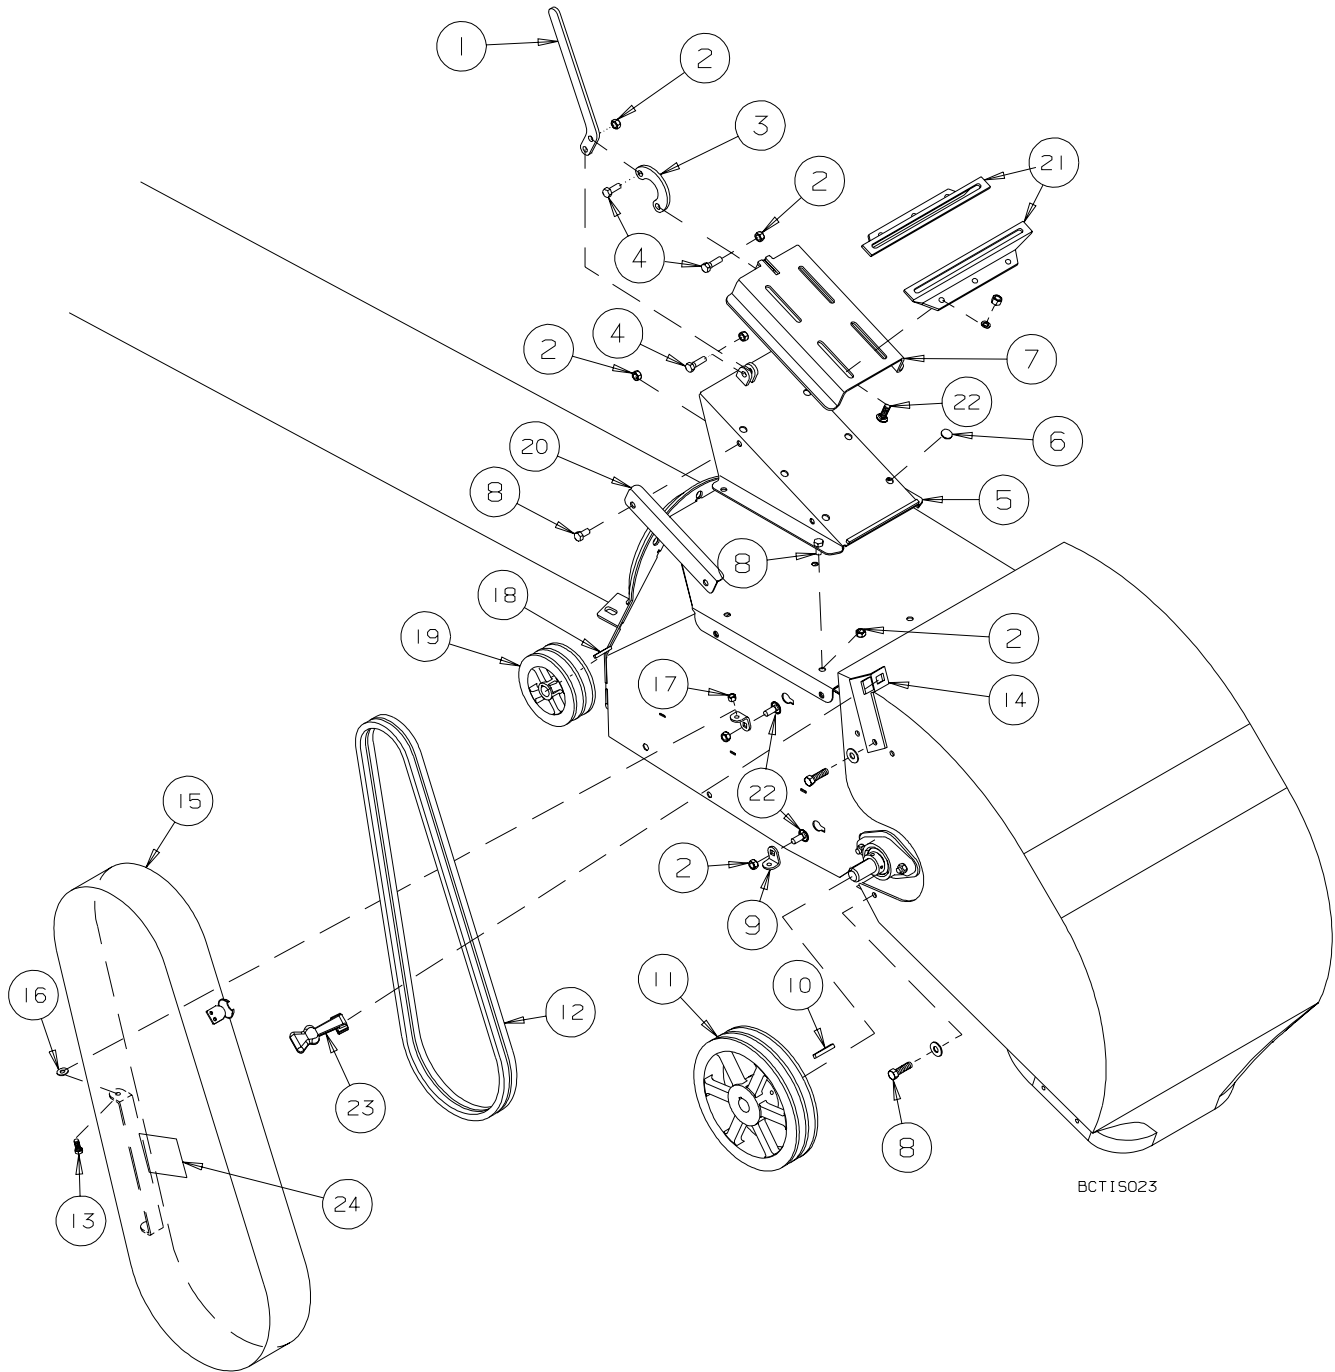

ENGINE DRIVE ASSEMBLY - 20 SERIES GRAIN BELT TRANSFER CONVEYOR
SERIAL NOS. 115000 - PRESENT

BCT15023

REF #	PART NO.	DESCRIPTION	QTY
1	C200659	Tension Handle	1
2	B0011325	3/8" Stover Lock Nut	17
3	C200657	Motor Link	1
4	B001025	3/8"x 1 1/4" Bolt	3
5	C200658	Motor Mount	1
6	B027500	Plastic Wear Bushing	6
7	C200656	Motor Base	1
8	B001023	3/8"x 3/4" Bolt	8
9	C202311	Hinge	2
10	B689169	1/4" Key x 1 1/2" Long	1
11	B0181208	2B Pulley - 11.75" OD x 1 1/4" Bore	1
12	B018069	B-75 Belt	2
13	B001002	1/4"x 3/4" Bolt	2
14	C202366	Latch Plate	1
15	C202365	Transfer Belt Shield Assembly	1
16	B001147	1/4" Flatwasher	2
17	B001124	1/4" Lock Nut	2
18	C202407	Motor Key - 5/16" x 2"	1
19	B0180307	2B Pulley - 3.55" OD x 1 3/8" Bore	1
20	C200655	Motor Rail	2
21	C200667	Motor Mount Bracket	2
22	B001082	3/8"x 1" Carriage Bolt	4
23	B0219992	Rubber Latch	1
24	B029111	Moving Parts Hazard Decal	1