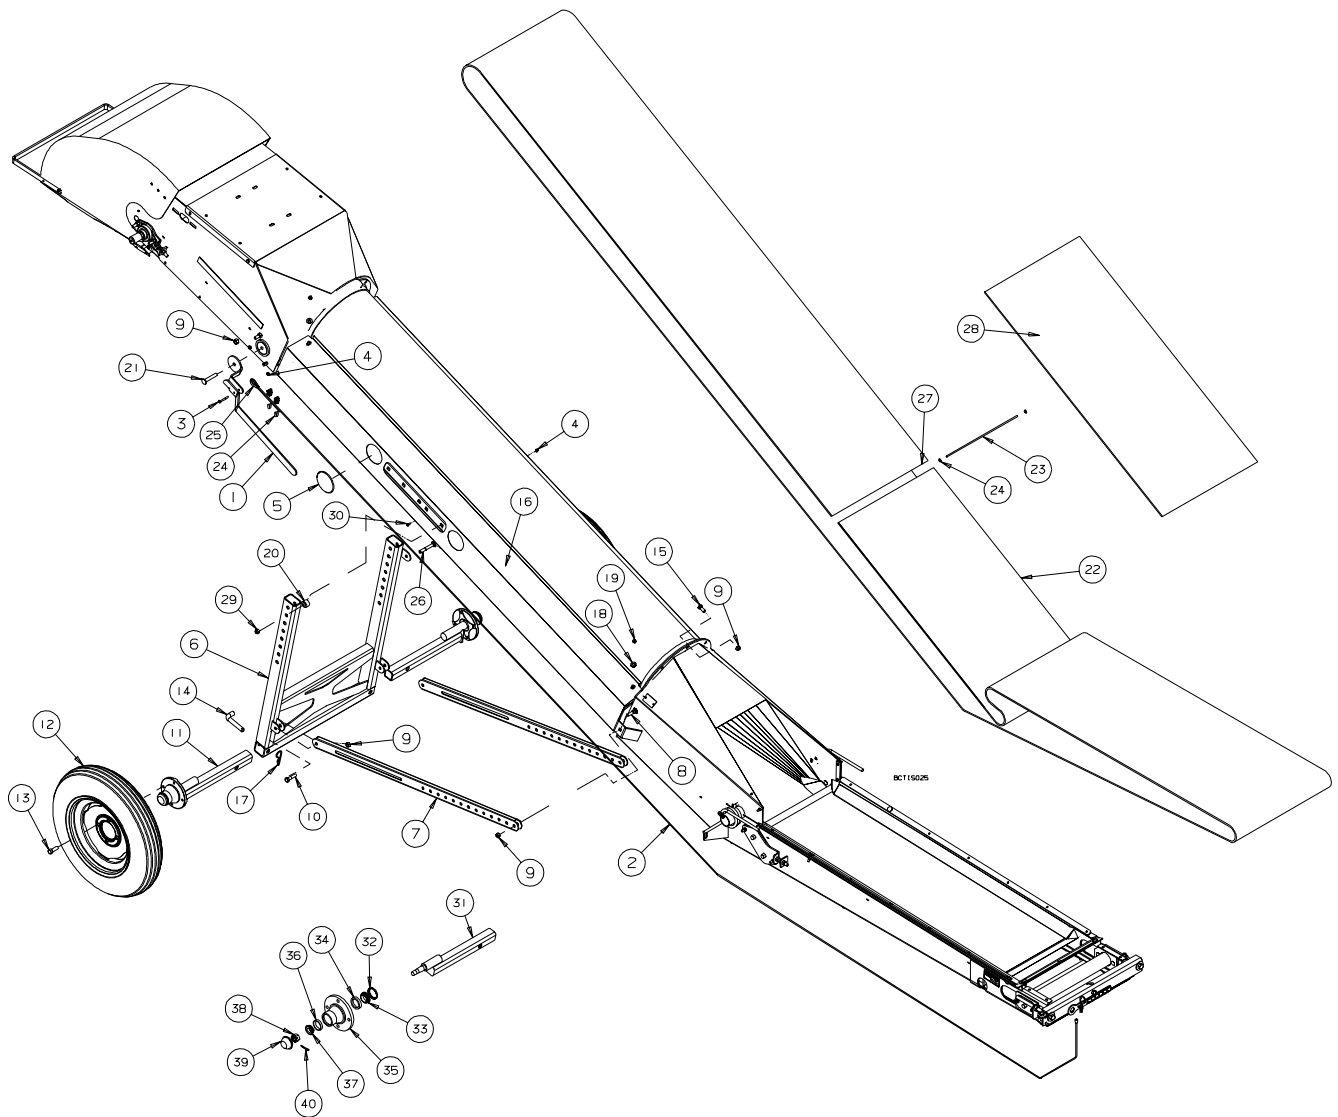

UNDERCARRIAGE ASSEMBLY - 20 SERIES GRAIN BELT TRANSFER CONVEYOR
SERIAL NOS. 115000 - PRESENT

REF #	PART NO.	DESCRIPTION	QTY
1	C202784	Transfer Handle	1
2	B008397	3/16" Cable x 19'-8"	1
3	B001005	1/4"x 2" Bolt	2
4	B0011245	1/4" Stover Lock Nut	7
5	B028187	4" dia Plastic Plug	2
6	C202337	Transfer Frame	1
7	C204168	Axle Arm	2
8	B001080	1/2"x 2" Carriage Bolt	2
9	B001134	1/2" Stover Lock Nut	13
10	B001044	1/2"x 2" Bolt	2
11	C202357A	Axle Assembly- 20" Transfer	2
12	B011205	ST205/75D15 Tire and Rim	2
13	B011504	Wheel Bolt	8
14	B0020315	3/4"x 4' L-Pin	2
15	B001140	1/2"x 1 1/4" Bolt	8
16	C202338	Transfer Wind Guard - Left	1
NS	C202338M	Transfer Wind Guard - Right	1
17	B002091	.177" x 3 3/4" Hair Pin Clip	2
18	B001149	3/8" Flatwasher	4
19	B0011325	3/8" Stover Lock Nut	4
20	C204209	Axle Frame Spacer	2
21	B001088	1/2"x 1 1/2" Carriage Bolt	1
22	B0186455	Rubber Belt - 20" Wide x 42' Long - Laced	1
23	C204585	20" Lacing Pin Kit	1
24	B008060	3/16" Cable Clamp	2
25	B008061	3/16" Cable Thimble	1
26	B001097	5/8" x 4 1/2" Carriage Bolt	2
27	B021323	Alligator Lacing - 20" c/w Pin	1
28	B0186305	Rubber Belt - 20" Wide x 5' - Laced	
29	B0011415	5/8" Stover Lock Nut	2
30	B001001	1/4"x 1/2" Bolt	5
31	C202357	Axle Stub Weldment	1
32	B011604	Grease Seal - 411 Hub	1/hub
33	B011603	Inner Cone - LM67048	1/hub
34	B011602	Inner Cup - LM67010	1/hub
35	B011605	411 Hub c/w Cups	1/hub
36	B011600	Outer Cup - LM11910	1/hub
37	B011601	Outer Cone - LM11949	1/hub
38	B011677	3/4" - 16 UNF Castle Nut	1/hub
39	B011500	Dust Cap - 411 Hub	1/hub
40	B002047	3/16" x 1 1/4" Cotter Pin	1/hub