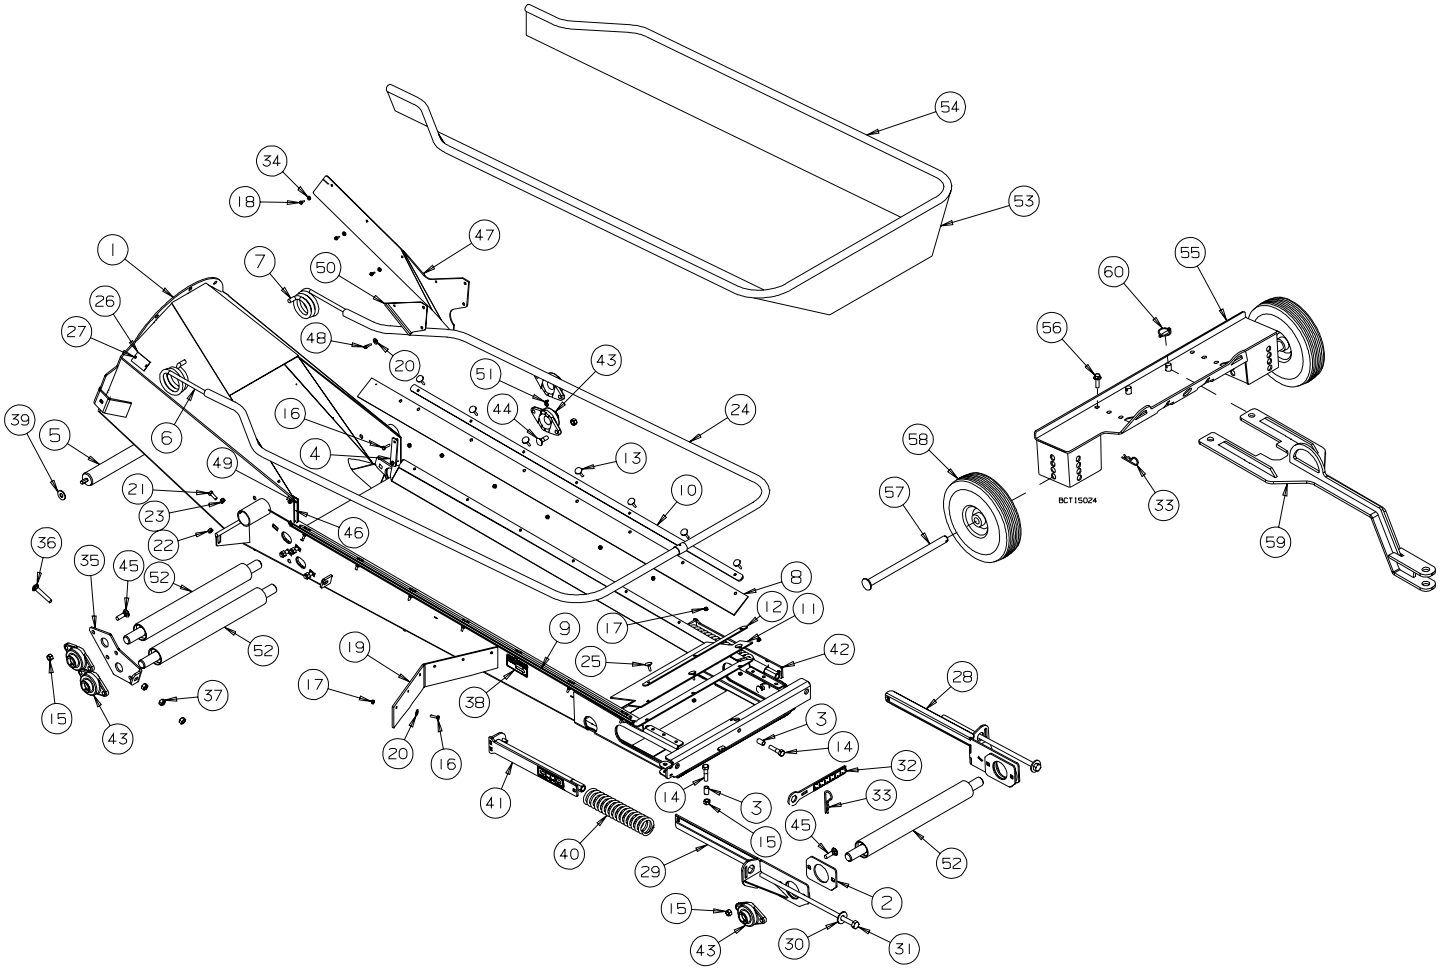

INTAKE ASSEMBLY - 20 SERIES GRAIN BELT TRANSFER CONVEYOR
SERIAL NOS. 115000 - PRESENT

REF #	PART NO.	DESCRIPTION	QTY
1	C215336	20 Series Transfer Hopper Weldment	1
2	C205377	Back Plate	2
3	B002310	5/8" OD x .512" ID x 1" lg Spacer	2
4	C200796	Hopper Flap	2
5	B021259	1.9" OD x 20 1/8" Roller	1
6	B021740L	Hopper Spring - Left	1
7	B021740R	Hopper Spring - Right	1
8	B0275395R	Transfer Flashing - Right	1
9	B0275395L	Transfer Flashing - Left	1
10	C204184	20" Transfer Fabric Strap - Side	2
11	B027541	20" Transfer Rear Hopper Flashing	1
12	C202341	20" Transfer Fabric Strap - Rear	1
13	B002225	1/4"x 1 1/2" Elevator Bolt	14
14	B001044	1/2"x 2" Bolt	2
15	B001134	1/2" Stover Lock Nut	14